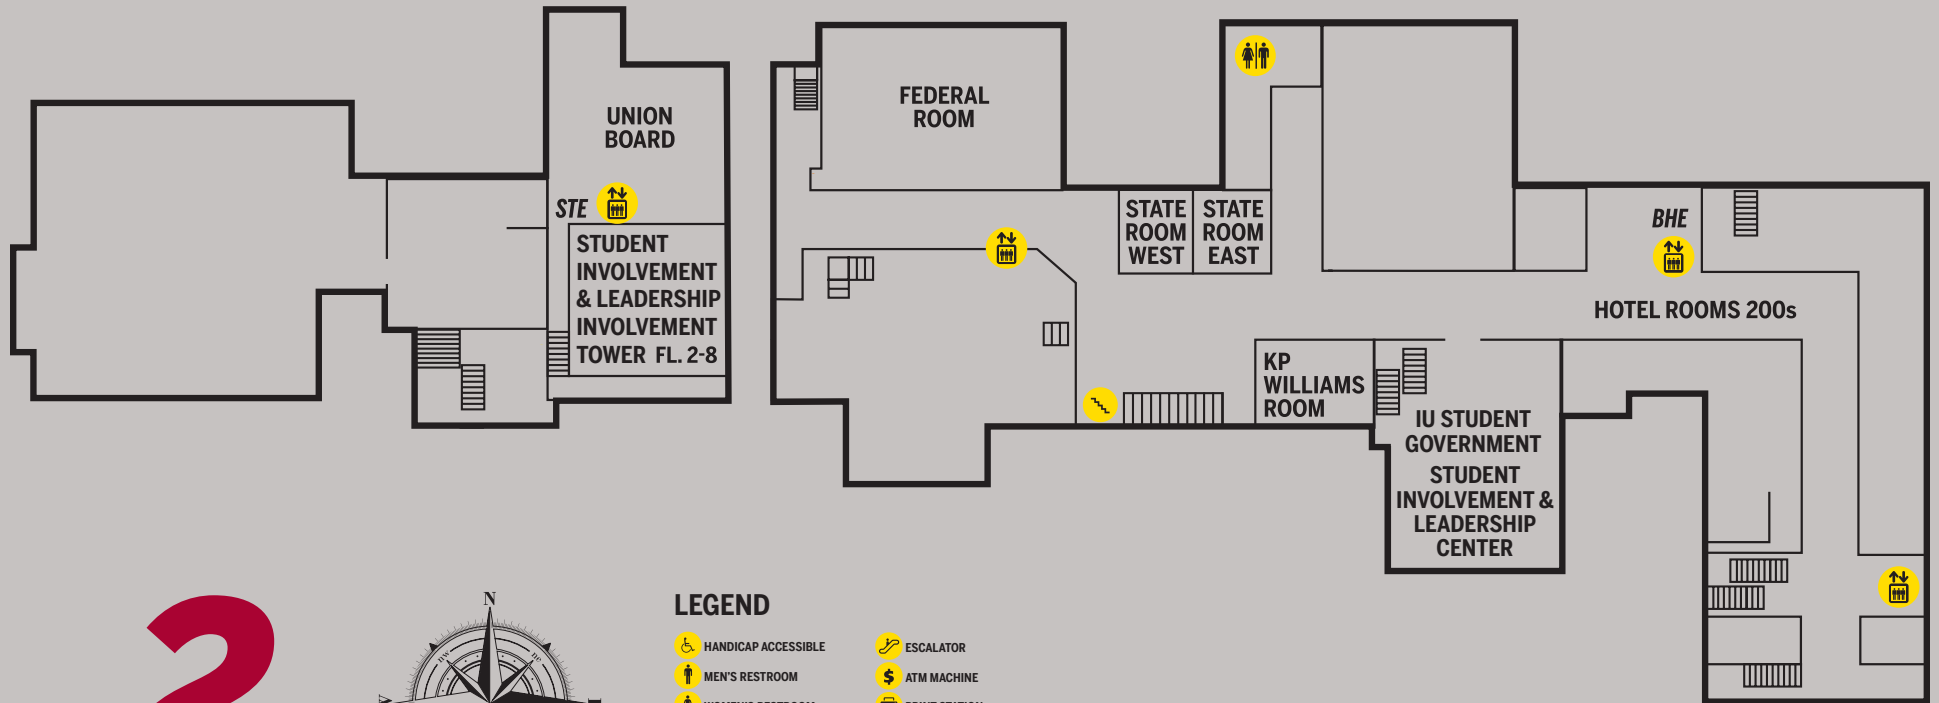

BUILDING DIRECTORY

LOBBY LEVEL

IMU LEGEND

- ACCESSIBLE
- RESTROOM
- ELEVATOR
- ESCALATOR
- ATM
- PRINT STATION
- STAIRS

Elevator Key for floors 2-8
 Biddle Hotel Elevator = BHE
 Student Involvement Tower Elevator = STE

BUILDING DIRECTORY

BUILDING DIRECTORY

BUILDING DIRECTORY

2

SECOND FLOOR

LEGEND

-  HANDICAP ACCESSIBLE
-  MEN'S RESTROOM
-  WOMEN'S RESTROOM
-  ELEVATOR
-  ESCALATOR
-  ATM MACHINE
-  PRINT STATION

Elevator Key for floors 2-8
 Biddle Hotel Elevator = BHE
 Student Involvement Tower Elevator = STE