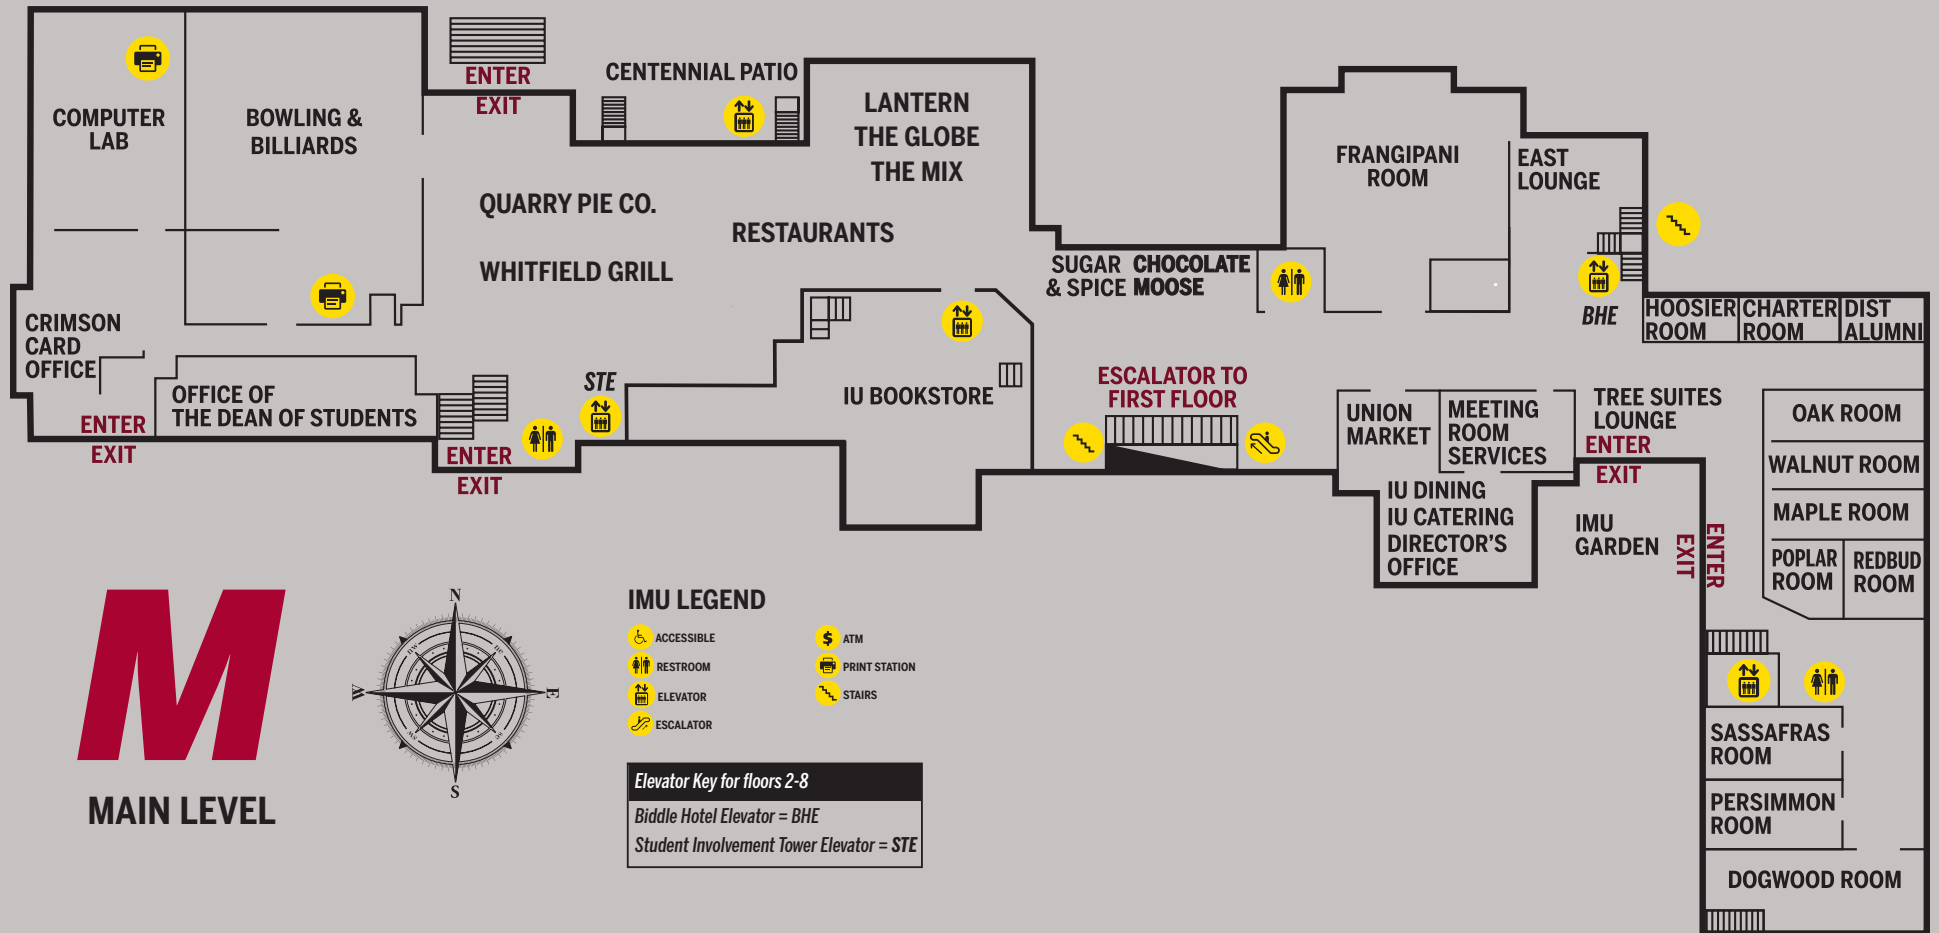

BUILDING DIRECTORY

LOBBY LEVEL

IMU LEGEND

- ACCESSIBLE
- RESTROOM
- ELEVATOR
- ESCALATOR
- ATM
- PRINT STATION
- STAIRS

Elevator Key for floors 2-8
 Biddle Hotel Elevator = BHE
 Student Involvement Tower Elevator = STE

BUILDING DIRECTORY

BUILDING DIRECTORY

BUILDING DIRECTORY

2

SECOND FLOOR

LEGEND

-  HANDICAP ACCESSIBLE
-  MEN'S RESTROOM
-  WOMEN'S RESTROOM
-  ELEVATOR
-  ESCALATOR
-  ATM MACHINE
-  PRINT STATION

Elevator Key for floors 2-8
 Biddle Hotel Elevator = BHE
 Student Involvement Tower Elevator = STE