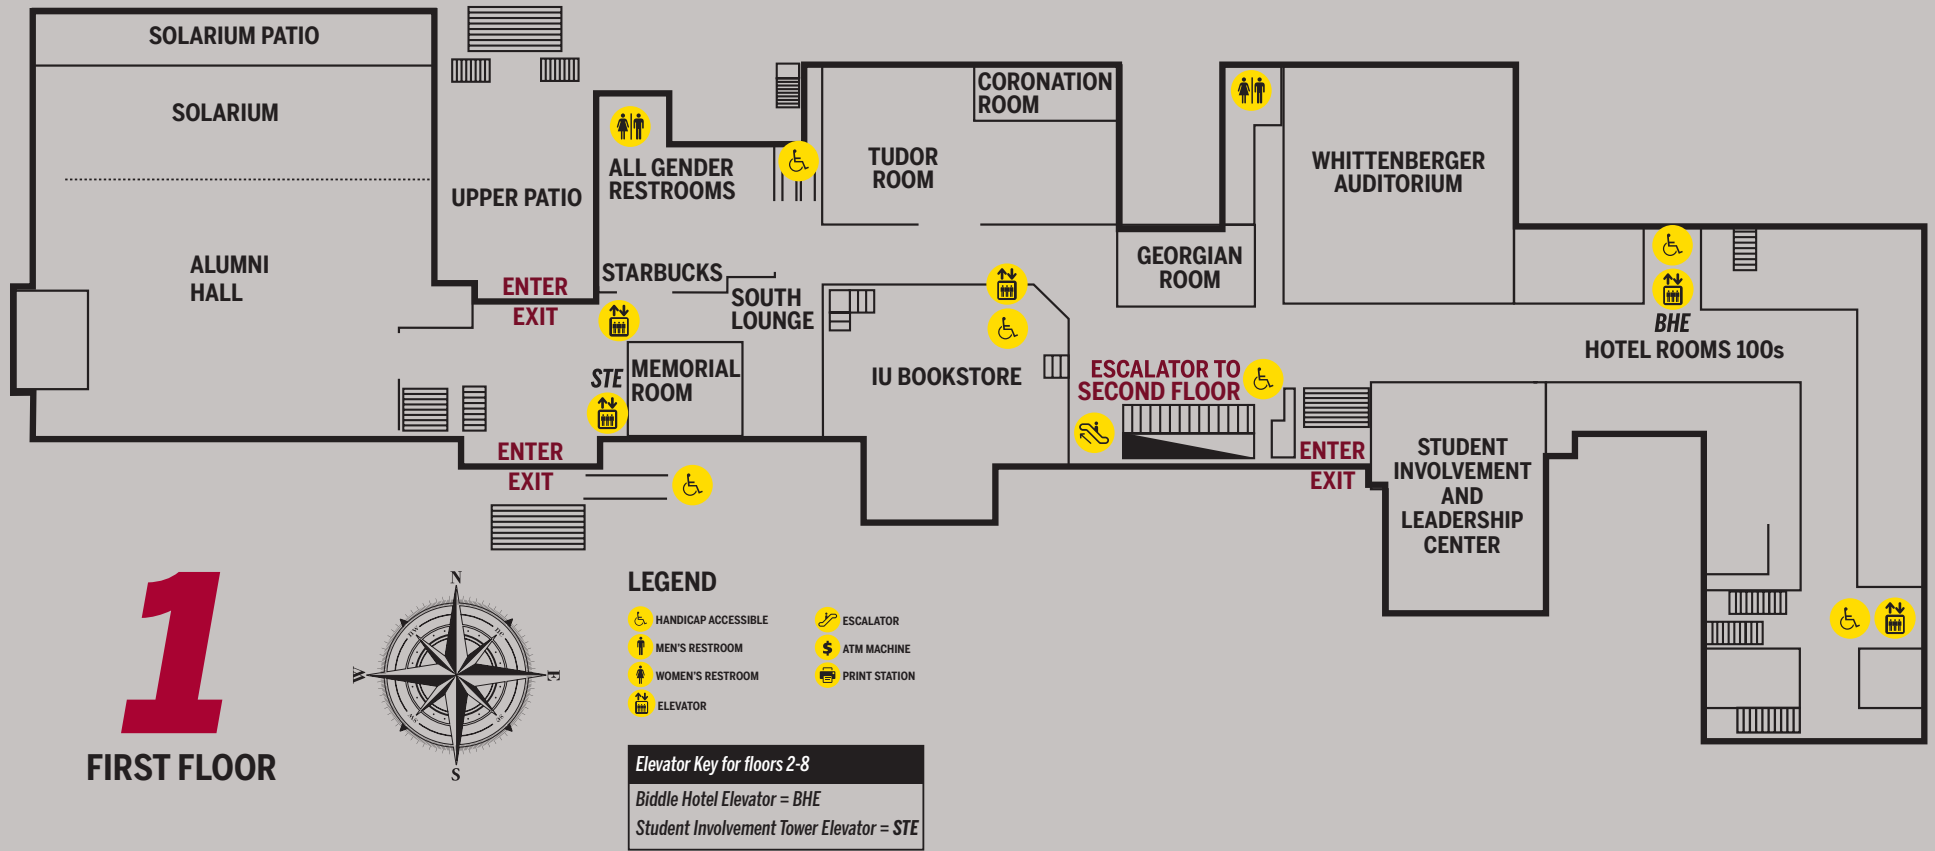

BUILDING DIRECTORY

LOBBY LEVEL

IMU LEGEND

- ACCESSIBLE
- RESTROOM
- ELEVATOR
- ESCALATOR
- ATM
- PRINT STATION
- STAIRS

Elevator Key for floors 2-8
 Biddle Hotel Elevator = BHE
 Student Involvement Tower Elevator = STE

BUILDING DIRECTORY

BUILDING DIRECTORY

BUILDING DIRECTORY

2

SECOND FLOOR

LEGEND

-  HANDICAP ACCESSIBLE
-  MEN'S RESTROOM
-  WOMEN'S RESTROOM
-  ELEVATOR
-  ESCALATOR
-  ATM MACHINE
-  PRINT STATION

Elevator Key for floors 2-8
 Biddle Hotel Elevator = BHE
 Student Involvement Tower Elevator = STE