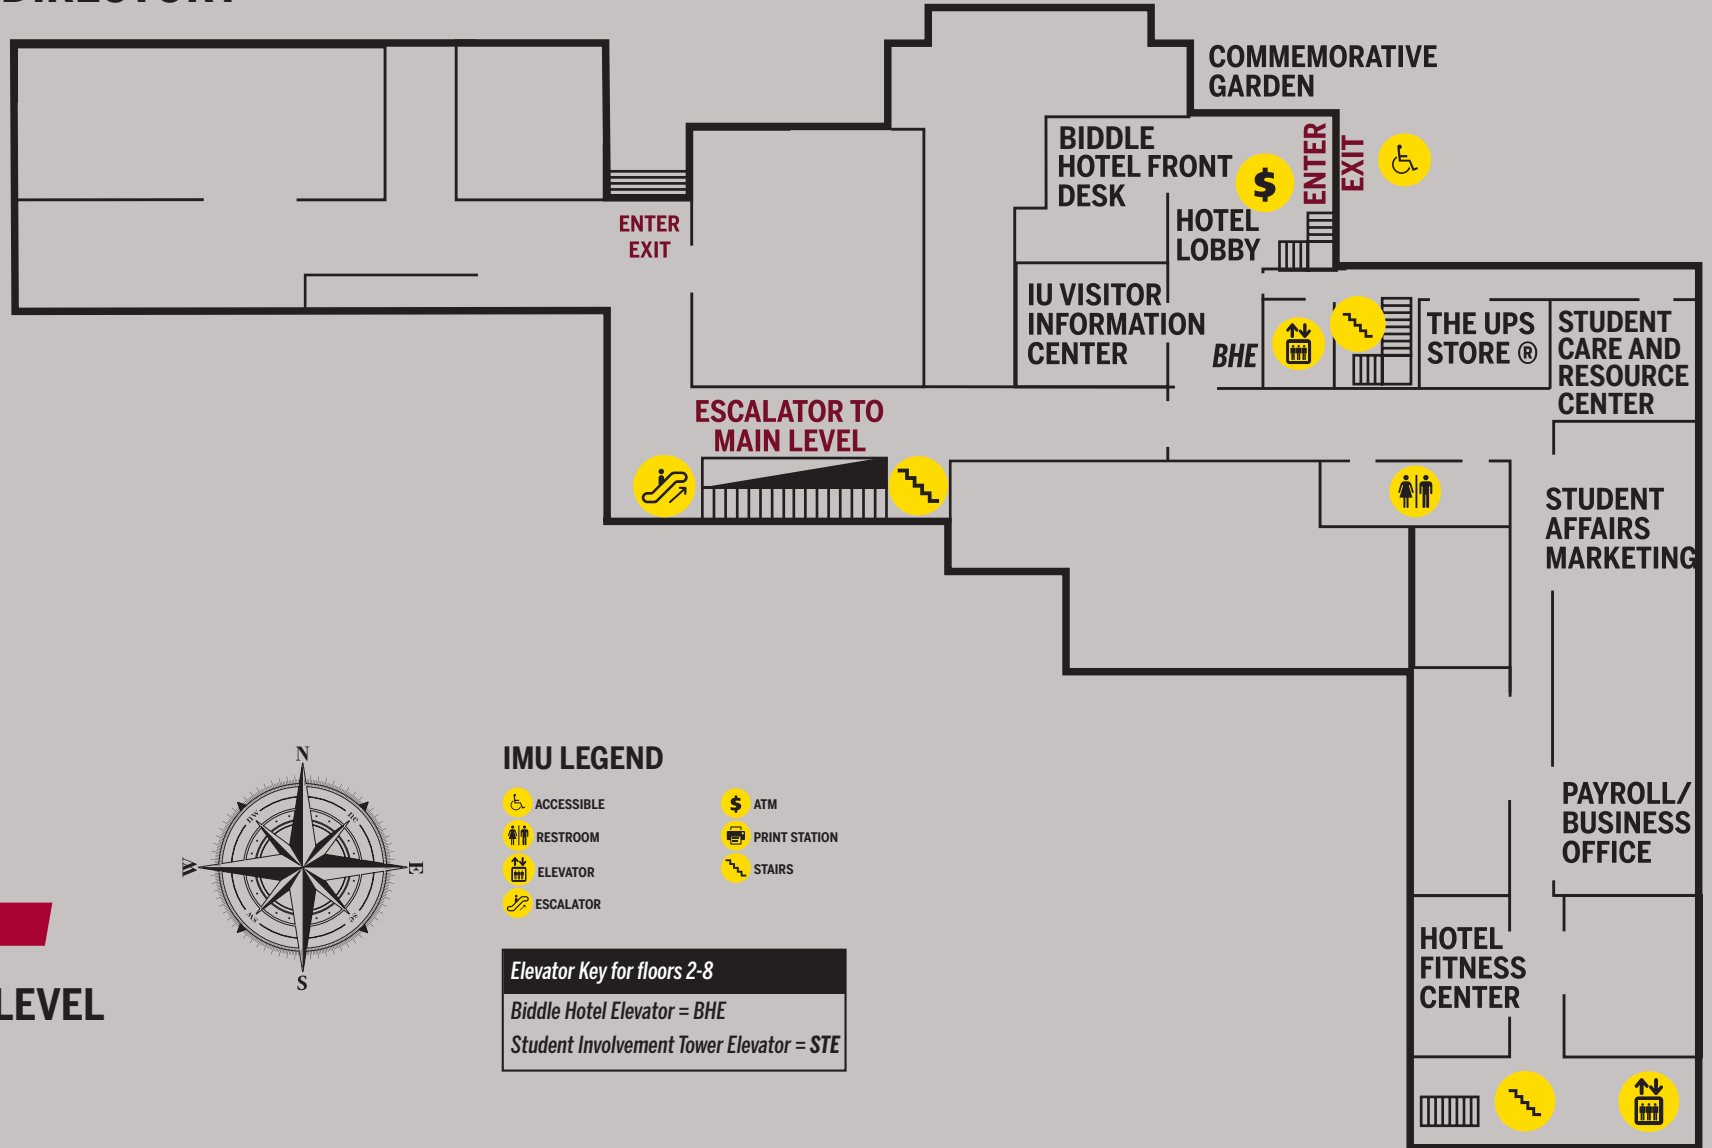

BUILDING DIRECTORY

LOBBY LEVEL

IMU LEGEND

- ACCESSIBLE
- RESTROOM
- ELEVATOR
- ESCALATOR
- ATM
- PRINT STATION
- STAIRS

Elevator Key for floors 2-8
 Biddle Hotel Elevator = BHE
 Student Involvement Tower Elevator = STE

BUILDING DIRECTORY

BUILDING DIRECTORY

BUILDING DIRECTORY

2

SECOND FLOOR

LEGEND

-  HANDICAP ACCESSIBLE
-  MEN'S RESTROOM
-  WOMEN'S RESTROOM
-  ELEVATOR
-  ESCALATOR
-  ATM MACHINE
-  PRINT STATION

Elevator Key for floors 2-8
 Biddle Hotel Elevator = BHE
 Student Involvement Tower Elevator = STE