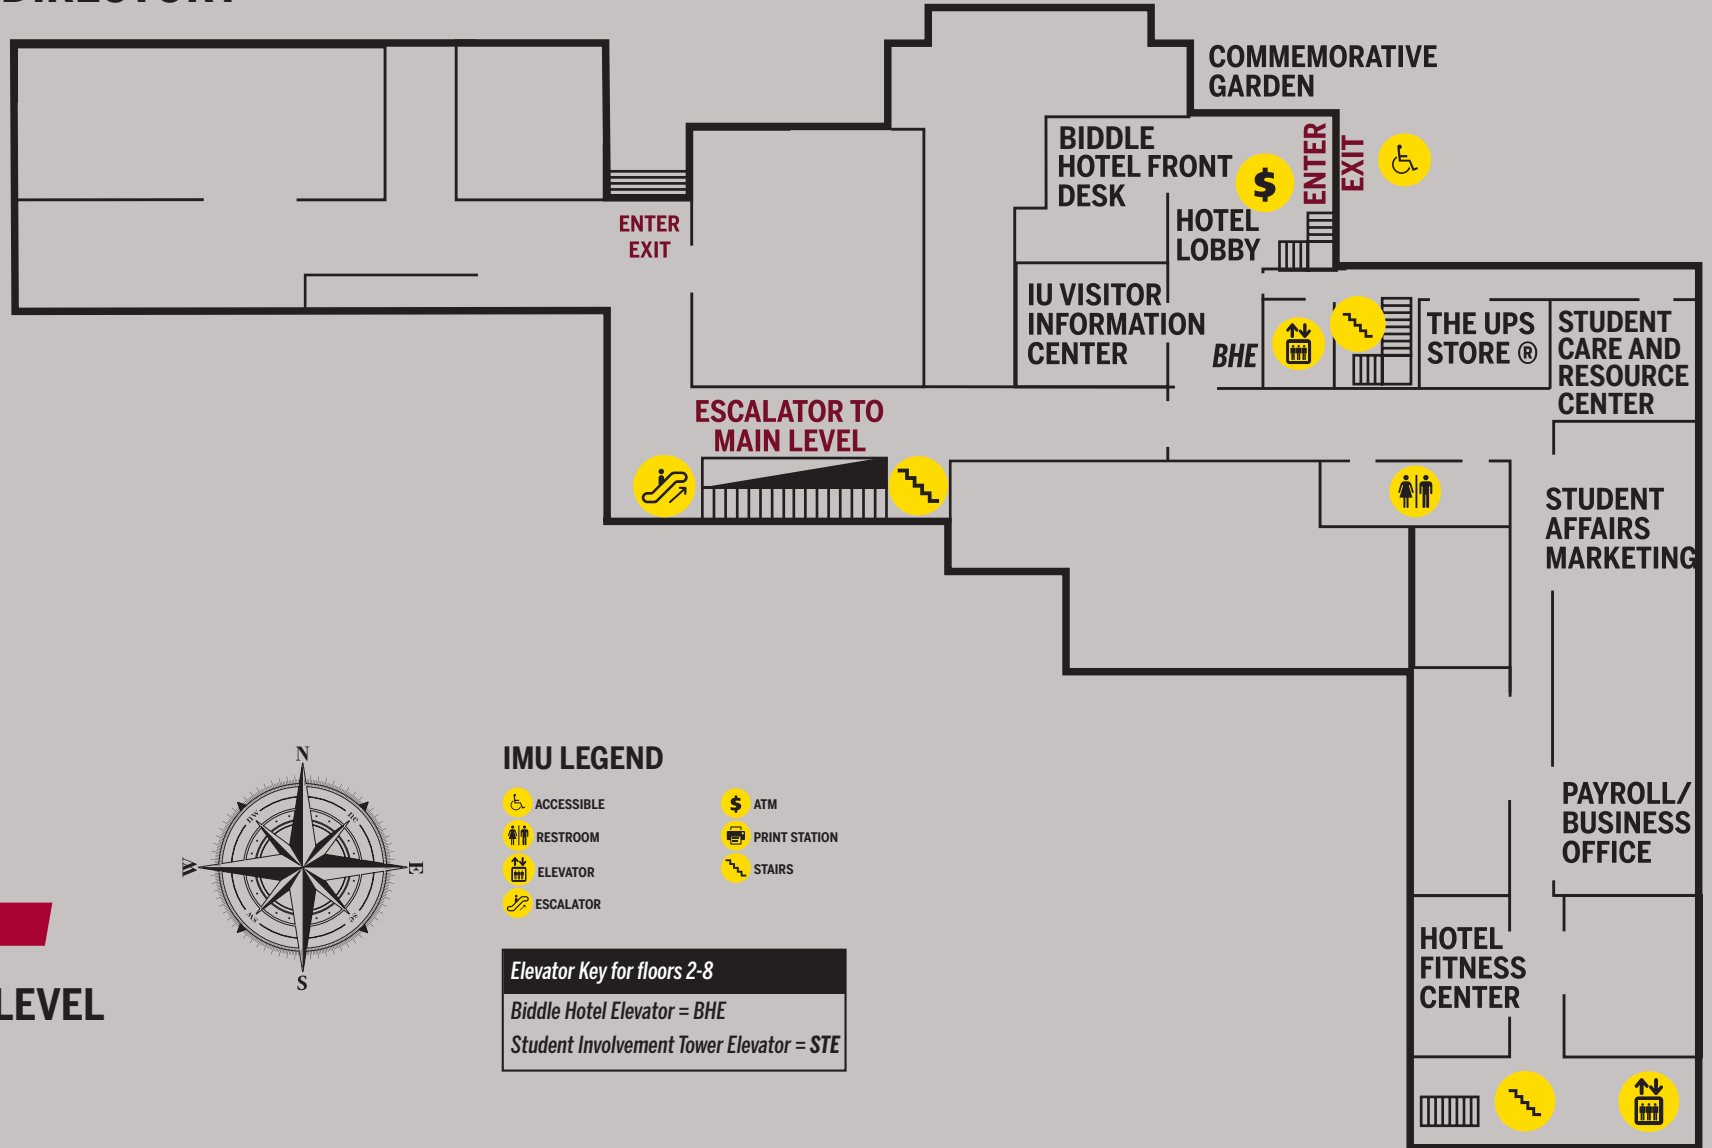

BUILDING DIRECTORY

LOBBY LEVEL

IMU LEGEND

- ACCESSIBLE
- RESTROOM
- ELEVATOR
- ESCALATOR
- ATM
- PRINT STATION
- STAIRS

Elevator Key for floors 2-8
 Biddle Hotel Elevator = BHE
 Student Involvement Tower Elevator = STE

BUILDING DIRECTORY

MAIN LEVEL

IMU LEGEND

- ACCESSIBLE
- RESTROOM
- ELEVATOR
- ESCALATOR
- ATM
- PRINT STATION
- STAIRS

Elevator Key for floors 2-8
 Biddle Hotel Elevator = BHE
 Student Involvement Tower Elevator = STE

DIVISION OF STUDENT AFFAIRS
INDIANA MEMORIAL UNION

BUILDING DIRECTORY

BUILDING DIRECTORY

2

SECOND FLOOR

LEGEND

- HANDICAP ACCESSIBLE
- MEN'S RESTROOM
- WOMEN'S RESTROOM
- ELEVATOR
- ESCALATOR
- ATM MACHINE
- PRINT STATION

Elevator Key for floors 2-8
 Biddle Hotel Elevator = BHE
 Student Involvement Tower Elevator = STE