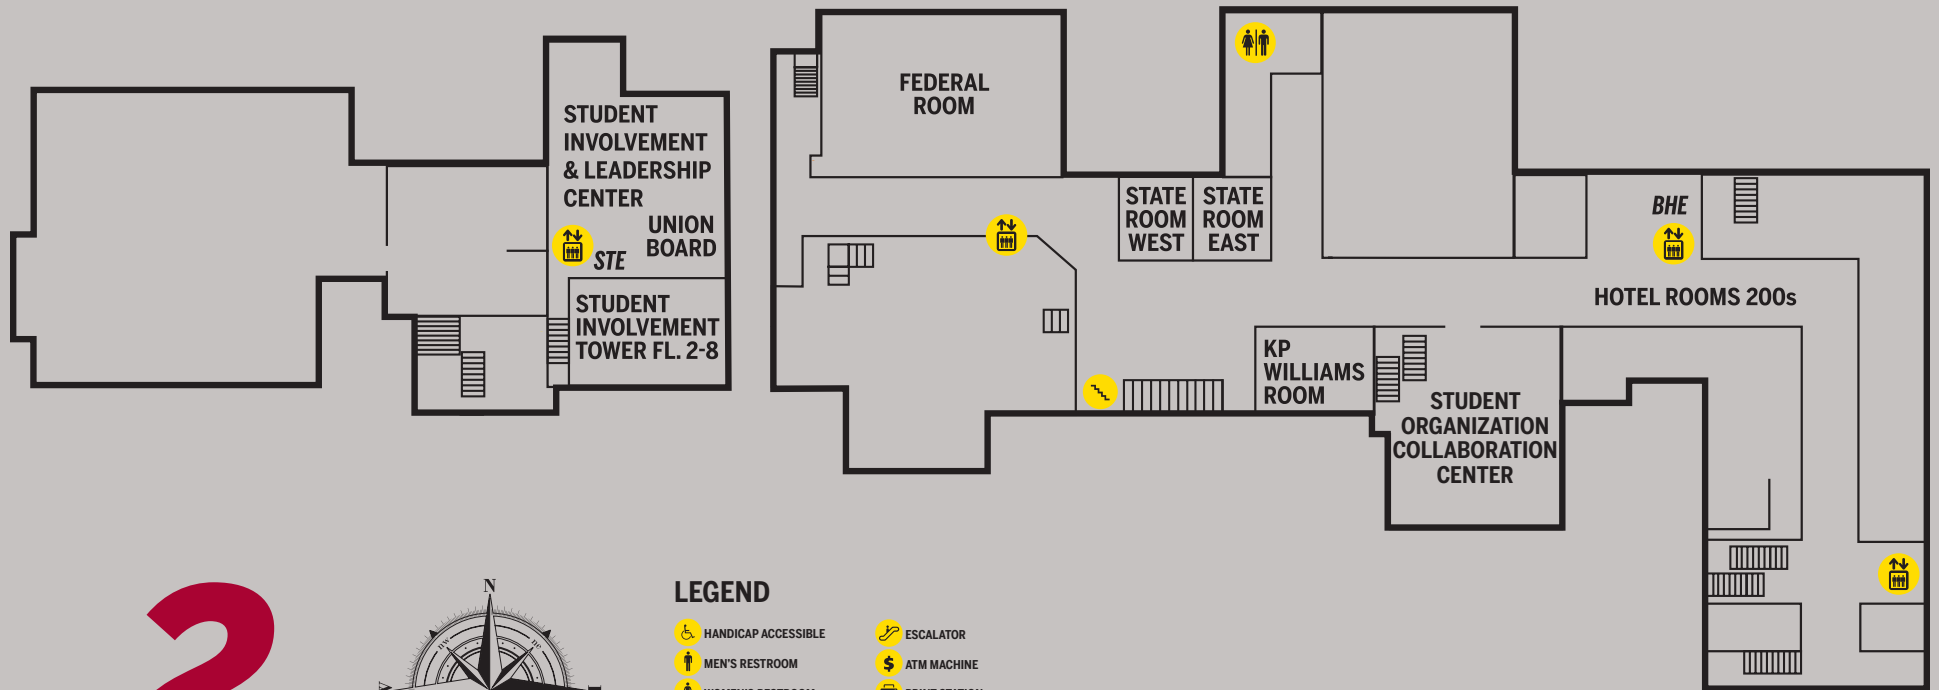

BUILDING DIRECTORY

LOBBY LEVEL

IMU LEGEND

- ACCESSIBLE
- RESTROOM
- ELEVATOR
- ESCALATOR
- ATM
- PRINT STATION
- STAIRS

Elevator Key for floors 2-8
 Biddle Hotel Elevator = BHE
 Student Involvement Tower Elevator = STE

BUILDING DIRECTORY

MAIN LEVEL

IMU LEGEND

- ACCESSIBLE
- RESTROOM
- ELEVATOR
- ESCALATOR
- ATM
- PRINT STATION
- STAIRS

Elevator Key for floors 2-8
 Biddle Hotel Elevator = BHE
 Student Involvement Tower Elevator = STE

DIVISION OF STUDENT AFFAIRS
INDIANA MEMORIAL UNION

BUILDING DIRECTORY

BUILDING DIRECTORY

2

SECOND FLOOR

LEGEND

- HANDICAP ACCESSIBLE
- MEN'S RESTROOM
- WOMEN'S RESTROOM
- ELEVATOR
- ESCALATOR
- ATM MACHINE
- PRINT STATION