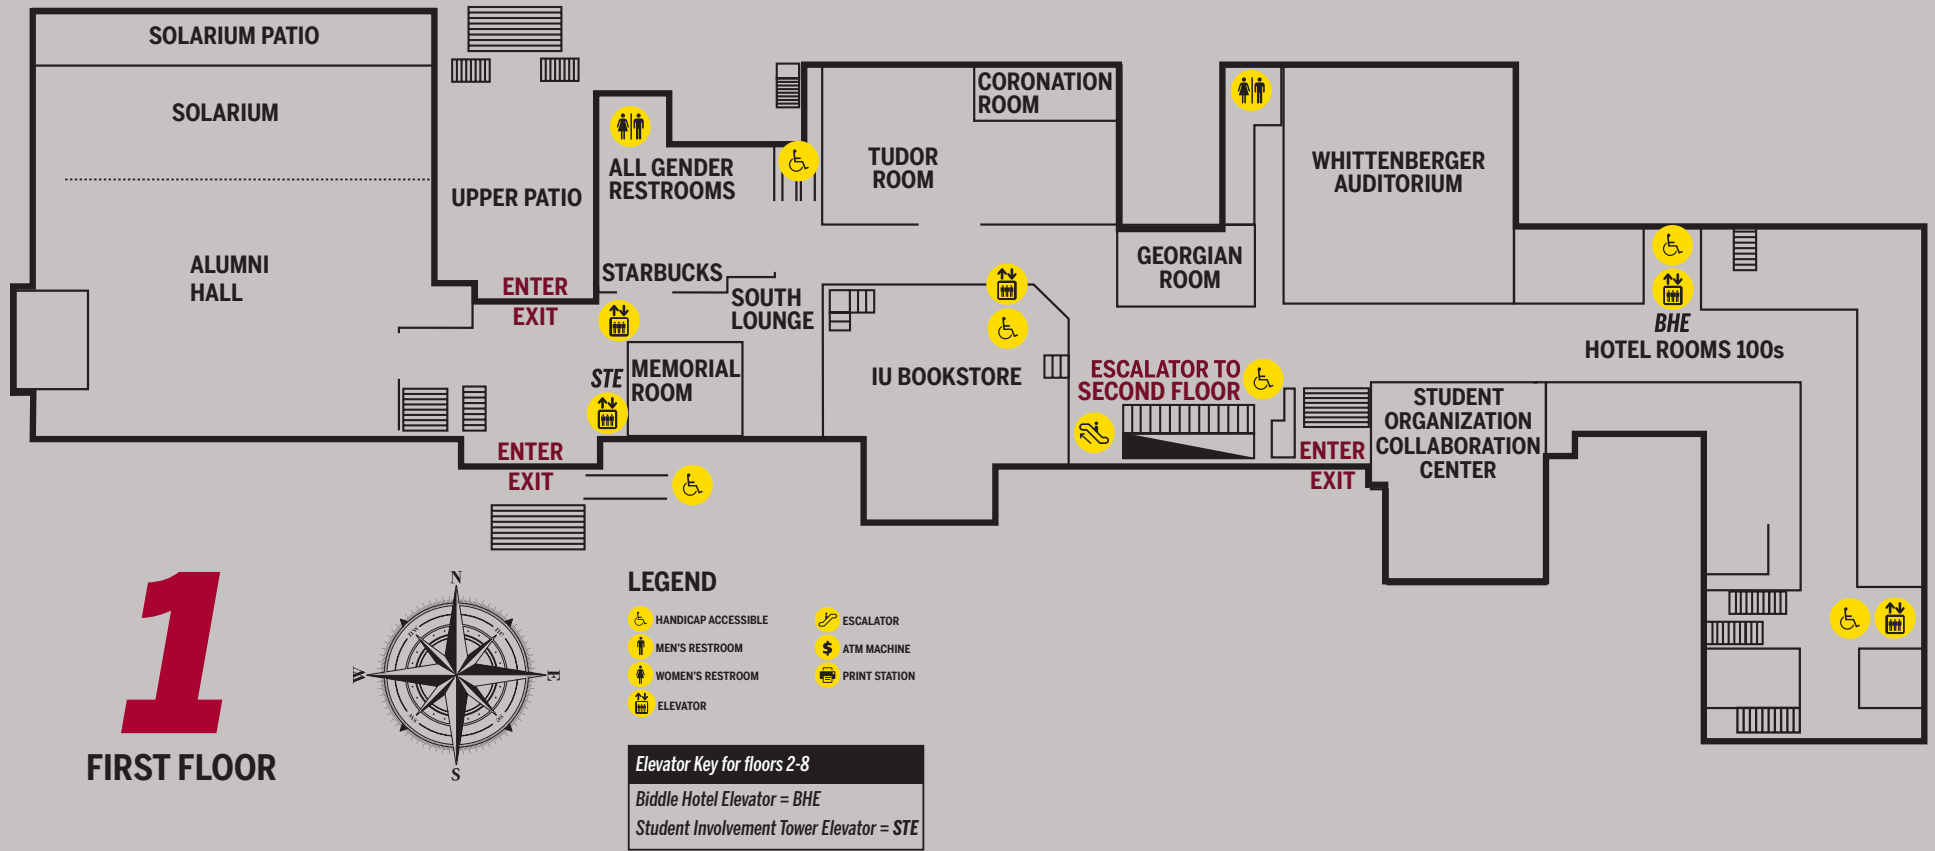

BUILDING DIRECTORY

LOBBY LEVEL

IMU LEGEND

- ACCESSIBLE
- RESTROOM
- ELEVATOR
- ESCALATOR
- ATM
- PRINT STATION
- STAIRS

Elevator Key for floors 2-8
 Biddle Hotel Elevator = BHE
 Student Involvement Tower Elevator = STE

BUILDING DIRECTORY

MAIN LEVEL

IMU LEGEND

- ACCESSIBLE
- RESTROOM
- ELEVATOR
- ESCALATOR
- ATM
- PRINT STATION
- STAIRS

Elevator Key for floors 2-8
 Biddle Hotel Elevator = BHE
 Student Involvement Tower Elevator = STE

DIVISION OF STUDENT AFFAIRS
INDIANA MEMORIAL UNION

BUILDING DIRECTORY

BUILDING DIRECTORY

2

SECOND FLOOR

LEGEND

- HANDICAP ACCESSIBLE
- MEN'S RESTROOM
- WOMEN'S RESTROOM
- ELEVATOR
- ESCALATOR
- ATM MACHINE
- PRINT STATION