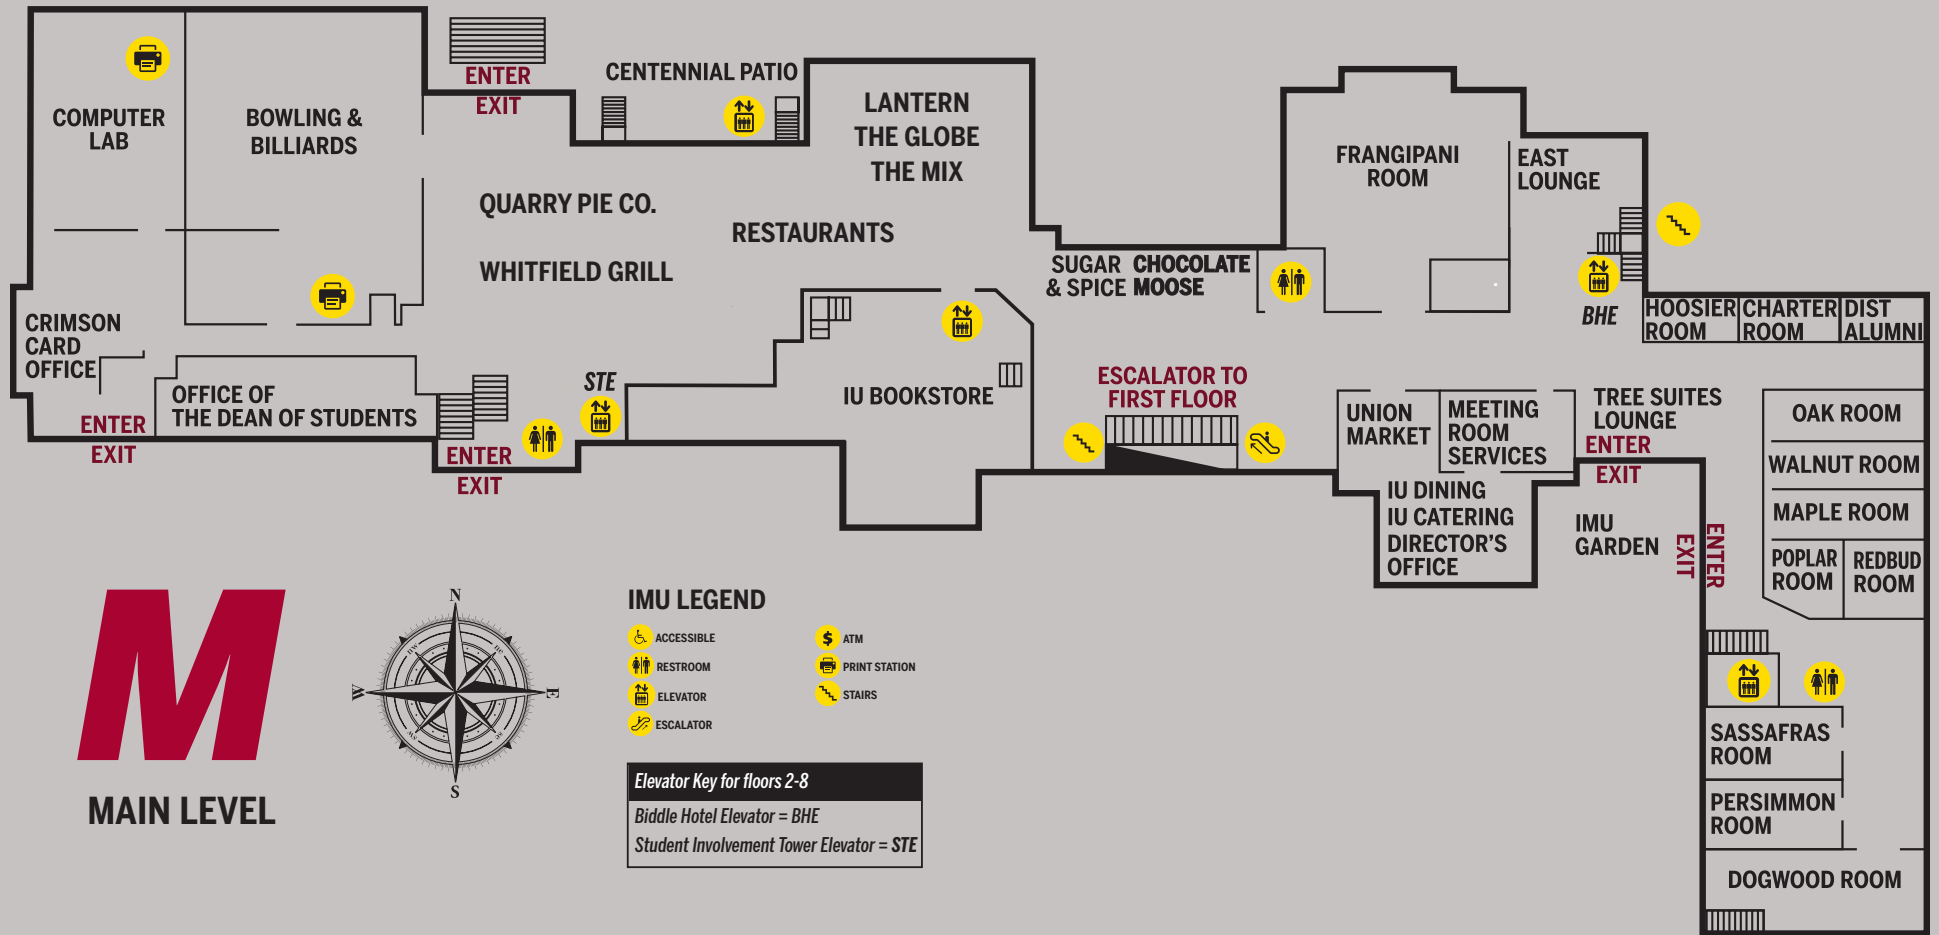

BUILDING DIRECTORY

LOBBY LEVEL

IMU LEGEND

- ACCESSIBLE
- RESTROOM
- ELEVATOR
- ESCALATOR
- ATM
- PRINT STATION
- STAIRS

Elevator Key for floors 2-8
 Biddle Hotel Elevator = BHE
 Student Involvement Tower Elevator = STE

BUILDING DIRECTORY

MAIN LEVEL

IMU LEGEND

- ACCESSIBLE
- RESTROOM
- ELEVATOR
- ESCALATOR
- ATM
- PRINT STATION
- STAIRS

Elevator Key for floors 2-8
 Biddle Hotel Elevator = BHE
 Student Involvement Tower Elevator = STE

DIVISION OF STUDENT AFFAIRS
INDIANA MEMORIAL UNION

BUILDING DIRECTORY

BUILDING DIRECTORY

2

SECOND FLOOR

LEGEND

- HANDICAP ACCESSIBLE
- MEN'S RESTROOM
- WOMEN'S RESTROOM
- ELEVATOR
- ESCALATOR
- ATM MACHINE
- PRINT STATION

Elevator Key for floors 2-8
 Biddle Hotel Elevator = BHE
 Student Involvement Tower Elevator = STE