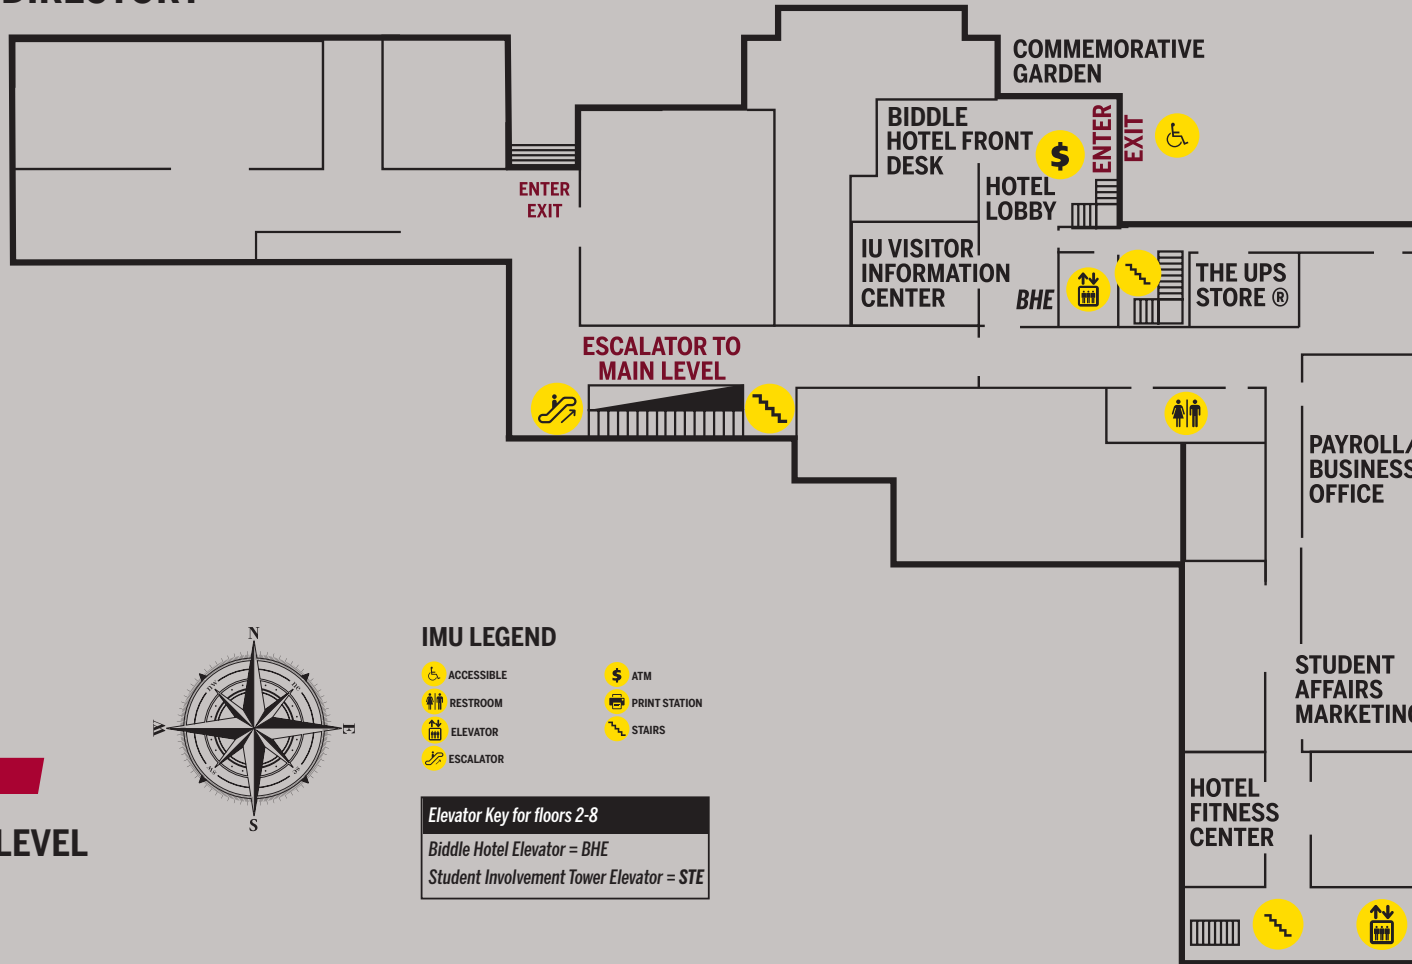

BUILDING DIRECTORY

L
LOBBY LEVEL

IMU LEGEND

- ACCESSIBLE
- RESTROOM
- ELEVATOR
- ESCALATOR
- ATM
- PRINT STATION
- STAIRS

Elevator Key for floors 2-3
 Biddle Hotel Elevator = BHE
 Student Involvement Tower Elevator = STE

BUILDING DIRECTORY

M
MAIN LEVEL

BUILDING DIRECTORY

BUILDING DIRECTORY

2

SECOND FLOOR

LEGEND

-  HANDICAP ACCESSIBLE
-  MEN'S RESTROOM
-  WOMEN'S RESTROOM
-  ELEVATOR
-  ESCALATOR
-  ATM MACHINE
-  PRINT STATION

Elevator Key for floors 2-8
Biddle Hotel Elevator = BHE
Student Involvement Tower Elevator = STE