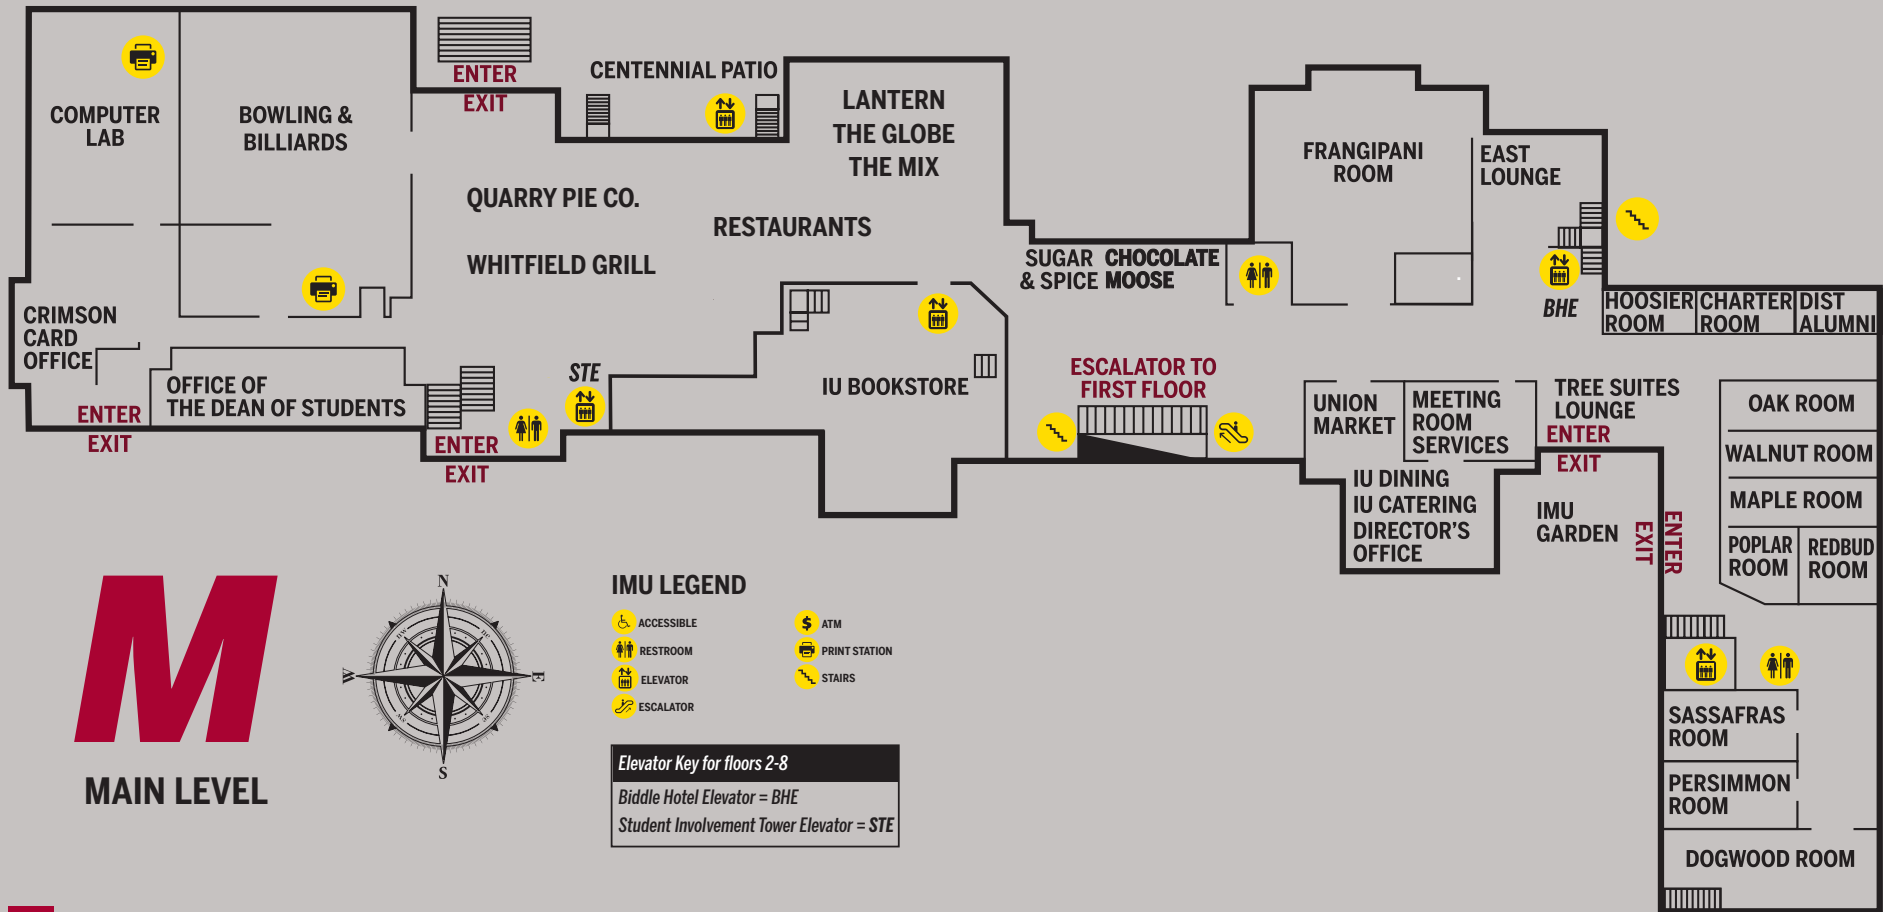

BUILDING DIRECTORY

L
LOBBY LEVEL

IMU LEGEND

- ACCESSIBLE
- RESTROOM
- ELEVATOR
- ESCALATOR
- ATM
- PRINT STATION
- STAIRS

Elevator Key for floors 2-3
 Biddle Hotel Elevator = BHE
 Student Involvement Tower Elevator = STE

BUILDING DIRECTORY

M
MAIN LEVEL

BUILDING DIRECTORY

BUILDING DIRECTORY

2

SECOND FLOOR

LEGEND

-  HANDICAP ACCESSIBLE
-  MEN'S RESTROOM
-  WOMEN'S RESTROOM
-  ELEVATOR
-  ESCALATOR
-  ATM MACHINE
-  PRINT STATION

Elevator Key for floors 2-8
Biddle Hotel Elevator = BHE
Student Involvement Tower Elevator = STE