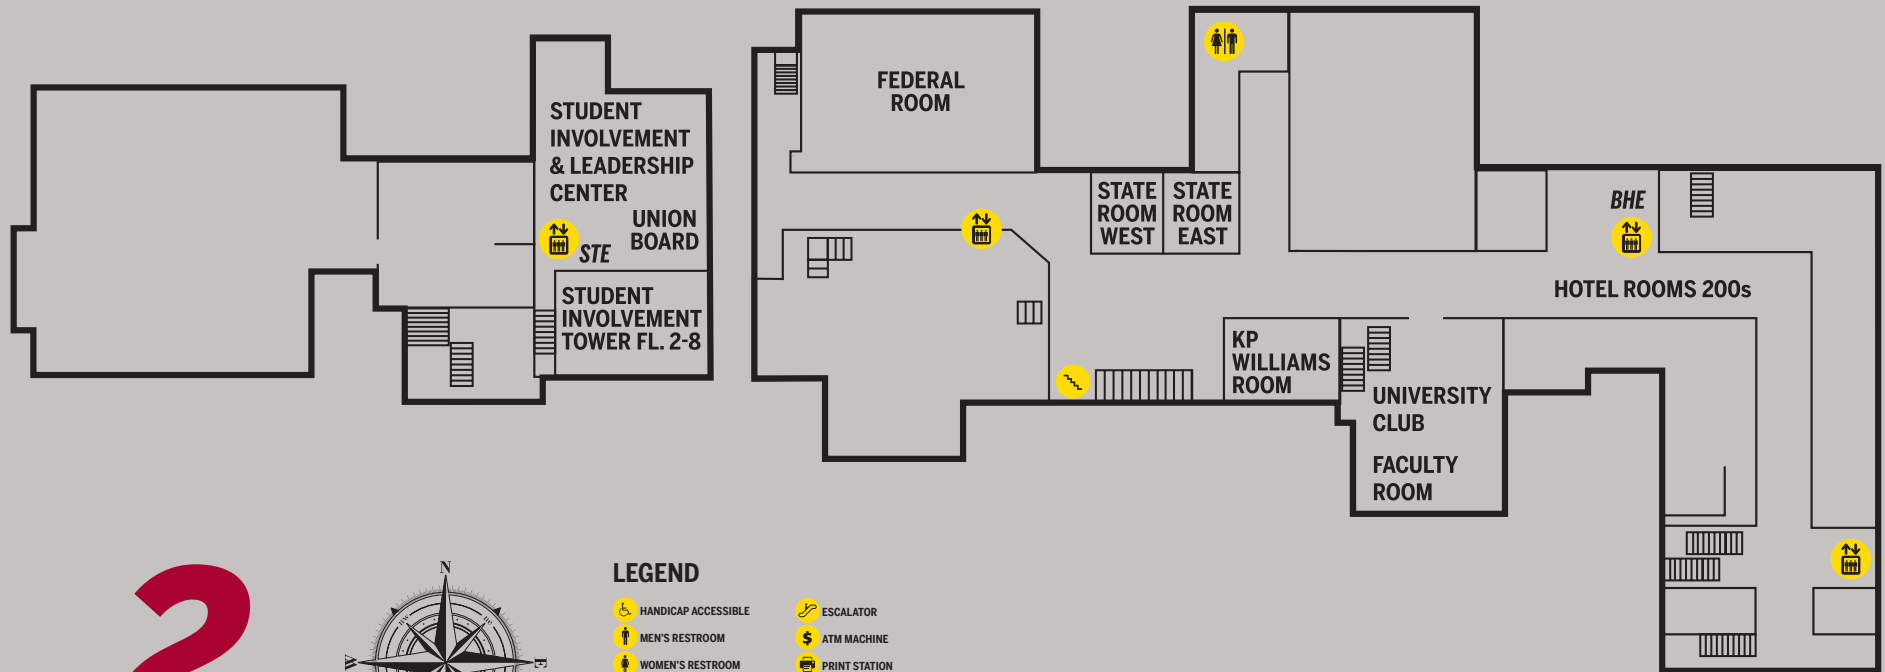

BUILDING DIRECTORY

L
LOBBY LEVEL

IMU LEGEND

- ACCESSIBLE
- RESTROOM
- ELEVATOR
- ESCALATOR
- ATM
- PRINT STATION
- STAIRS

Elevator Key for floors 2-3
 Biddle Hotel Elevator = BHE
 Student Involvement Tower Elevator = STE

BUILDING DIRECTORY

M
MAIN LEVEL

BUILDING DIRECTORY

BUILDING DIRECTORY

2

SECOND FLOOR

LEGEND

-  HANDICAP ACCESSIBLE
-  MEN'S RESTROOM
-  WOMEN'S RESTROOM
-  ELEVATOR
-  ESCALATOR
-  ATM MACHINE
-  PRINT STATION

Elevator Key for floors 2-8
Biddle Hotel Elevator = BHE
Student Involvement Tower Elevator = STE