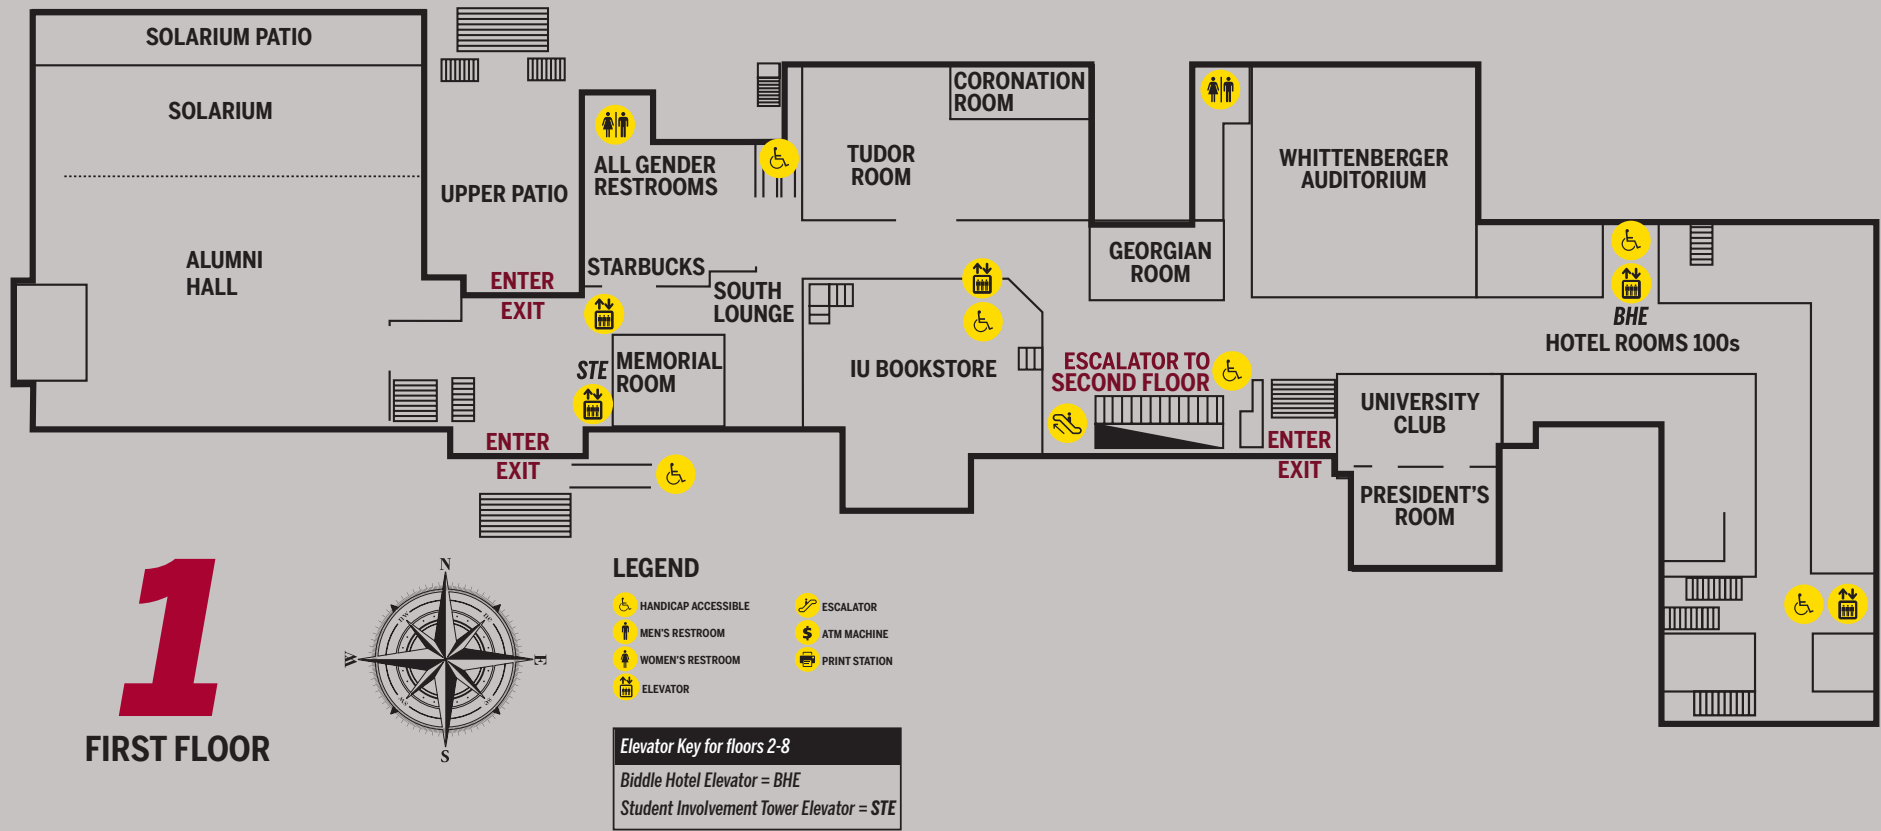

BUILDING DIRECTORY

L
LOBBY LEVEL

IMU LEGEND

- ACCESSIBLE
- RESTROOM
- ELEVATOR
- ESCALATOR
- ATM
- PRINT STATION
- STAIRS

Elevator Key for floors 2-3
 Biddle Hotel Elevator = BHE
 Student Involvement Tower Elevator = STE

BUILDING DIRECTORY

M
MAIN LEVEL

BUILDING DIRECTORY

BUILDING DIRECTORY

2

SECOND FLOOR

LEGEND

-  HANDICAP ACCESSIBLE
-  MEN'S RESTROOM
-  WOMEN'S RESTROOM
-  ELEVATOR
-  ESCALATOR
-  ATM MACHINE
-  PRINT STATION

Elevator Key for floors 2-8
Biddle Hotel Elevator = BHE
Student Involvement Tower Elevator = STE