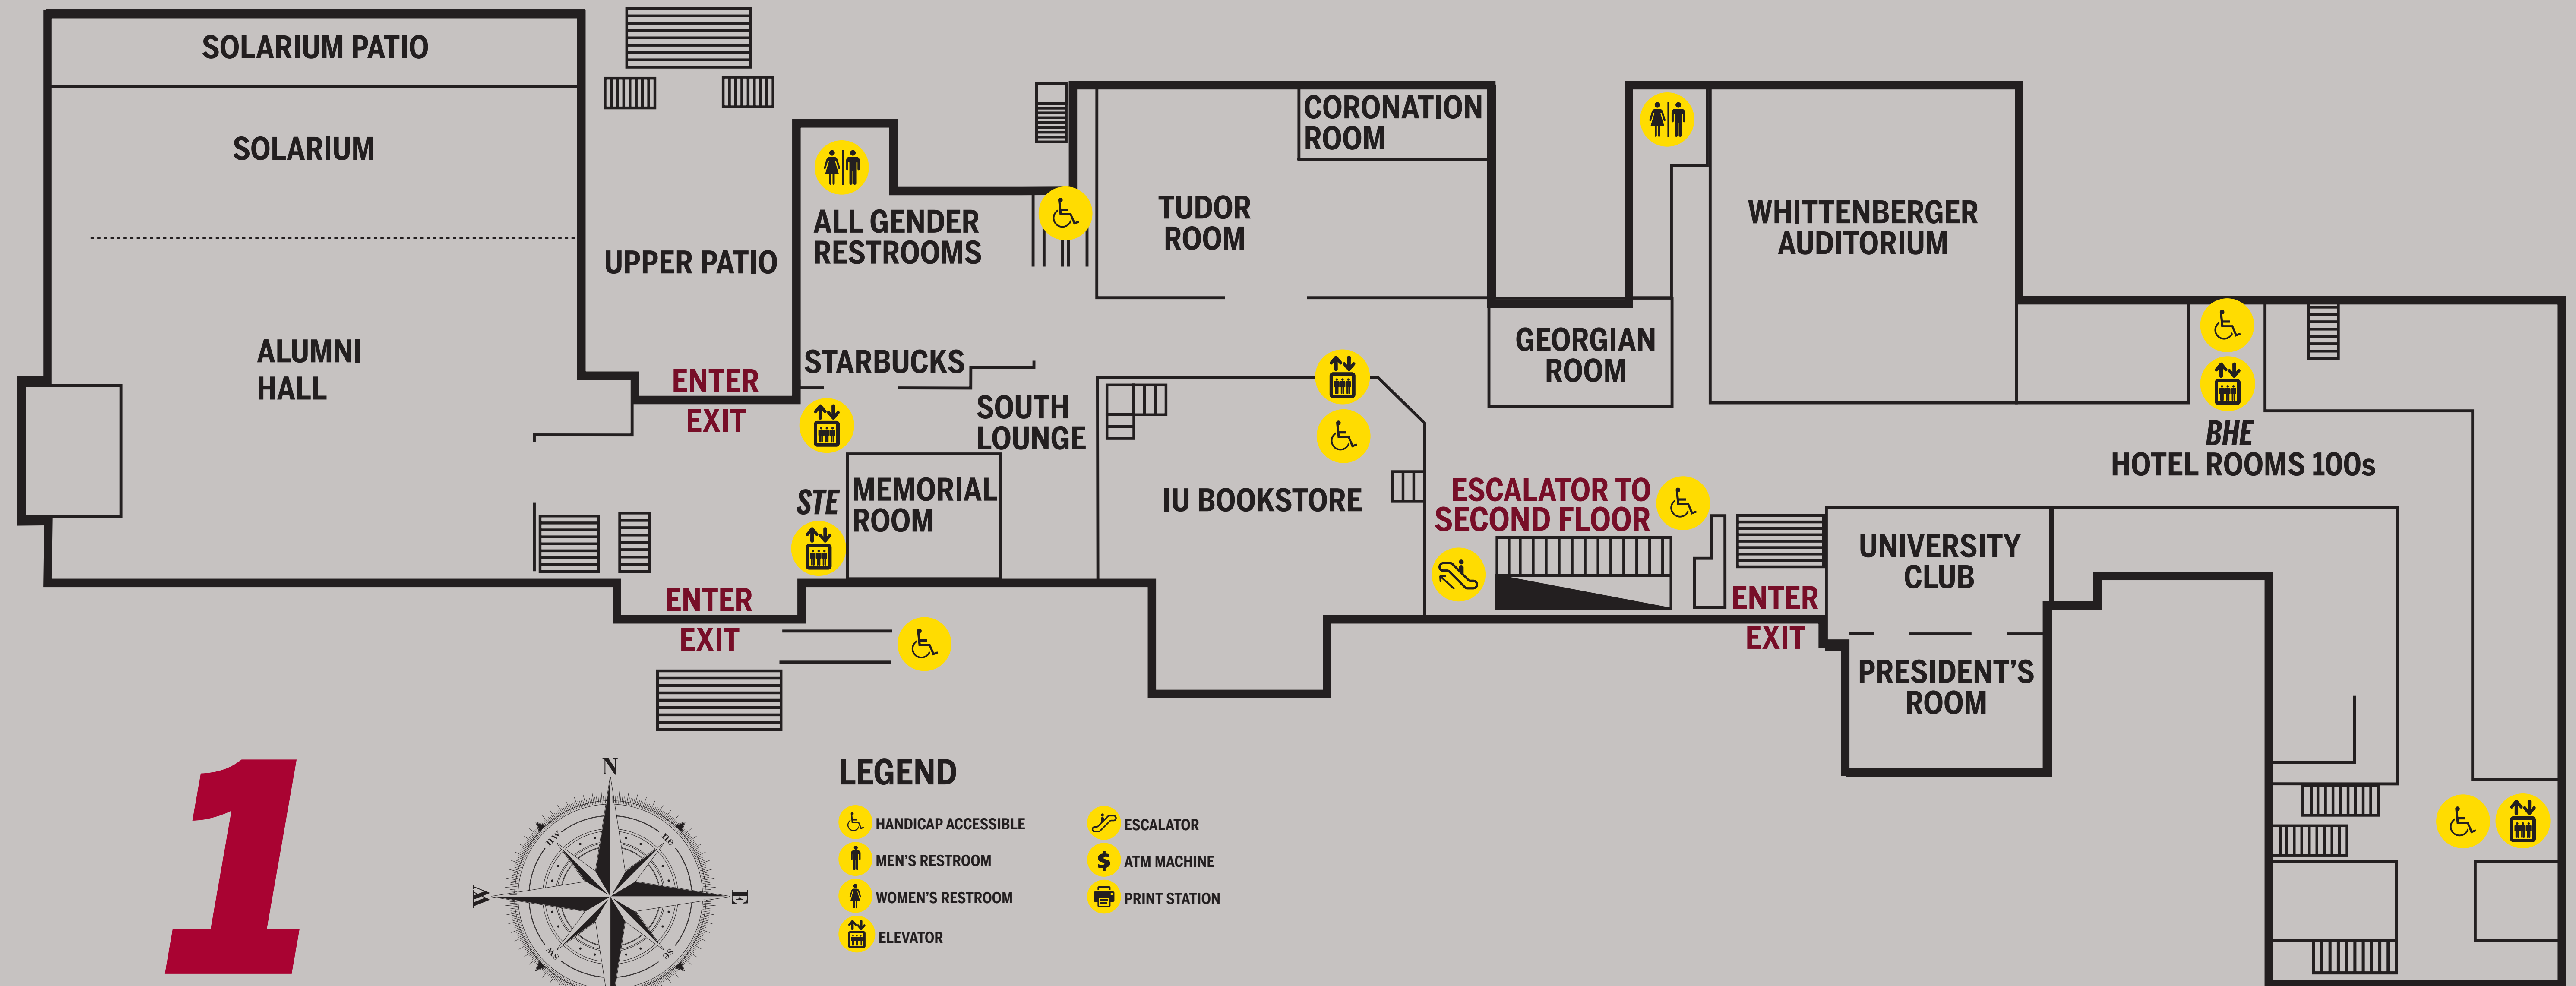

BUILDING DIRECTORY

LOBBY LEVEL

LEGEND

-  HANDICAP ACCESSIBLE
-  MEN'S RESTROOM
-  WOMEN'S RESTROOM
-  ELEVATOR
-  ESCALATOR
-  ATM MACHINE
-  PRINT STATION

Elevator Key for floors 2-8
 Biddle Hotel Elevator = BHE
 Student Involvement Tower Elevator = STE

BUILDING DIRECTORY

MAIN LEVEL

LEGEND

- HANDICAP ACCESSIBLE
- MEN'S RESTROOM
- WOMEN'S RESTROOM
- ELEVATOR
- ESCALATOR
- ATM MACHINE
- PRINT STATION

Elevator Key for floors 2-8
 Biddle Hotel Elevator = BHE
 Student Involvement Tower Elevator = STE

BUILDING DIRECTORY

1

FIRST FLOOR

Elevator Key for floors 2-8
 Biddle Hotel Elevator = BHE
 Student Involvement Tower Elevator = STE

BUILDING DIRECTORY

2

SECOND FLOOR

LEGEND

- HANDICAP ACCESSIBLE
- MEN'S RESTROOM
- WOMEN'S RESTROOM
- ELEVATOR
- ESCALATOR
- ATM MACHINE
- PRINT STATION

Elevator Key for floors 2-8
 Biddle Hotel Elevator = BHE
 Student Involvement Tower Elevator = STE