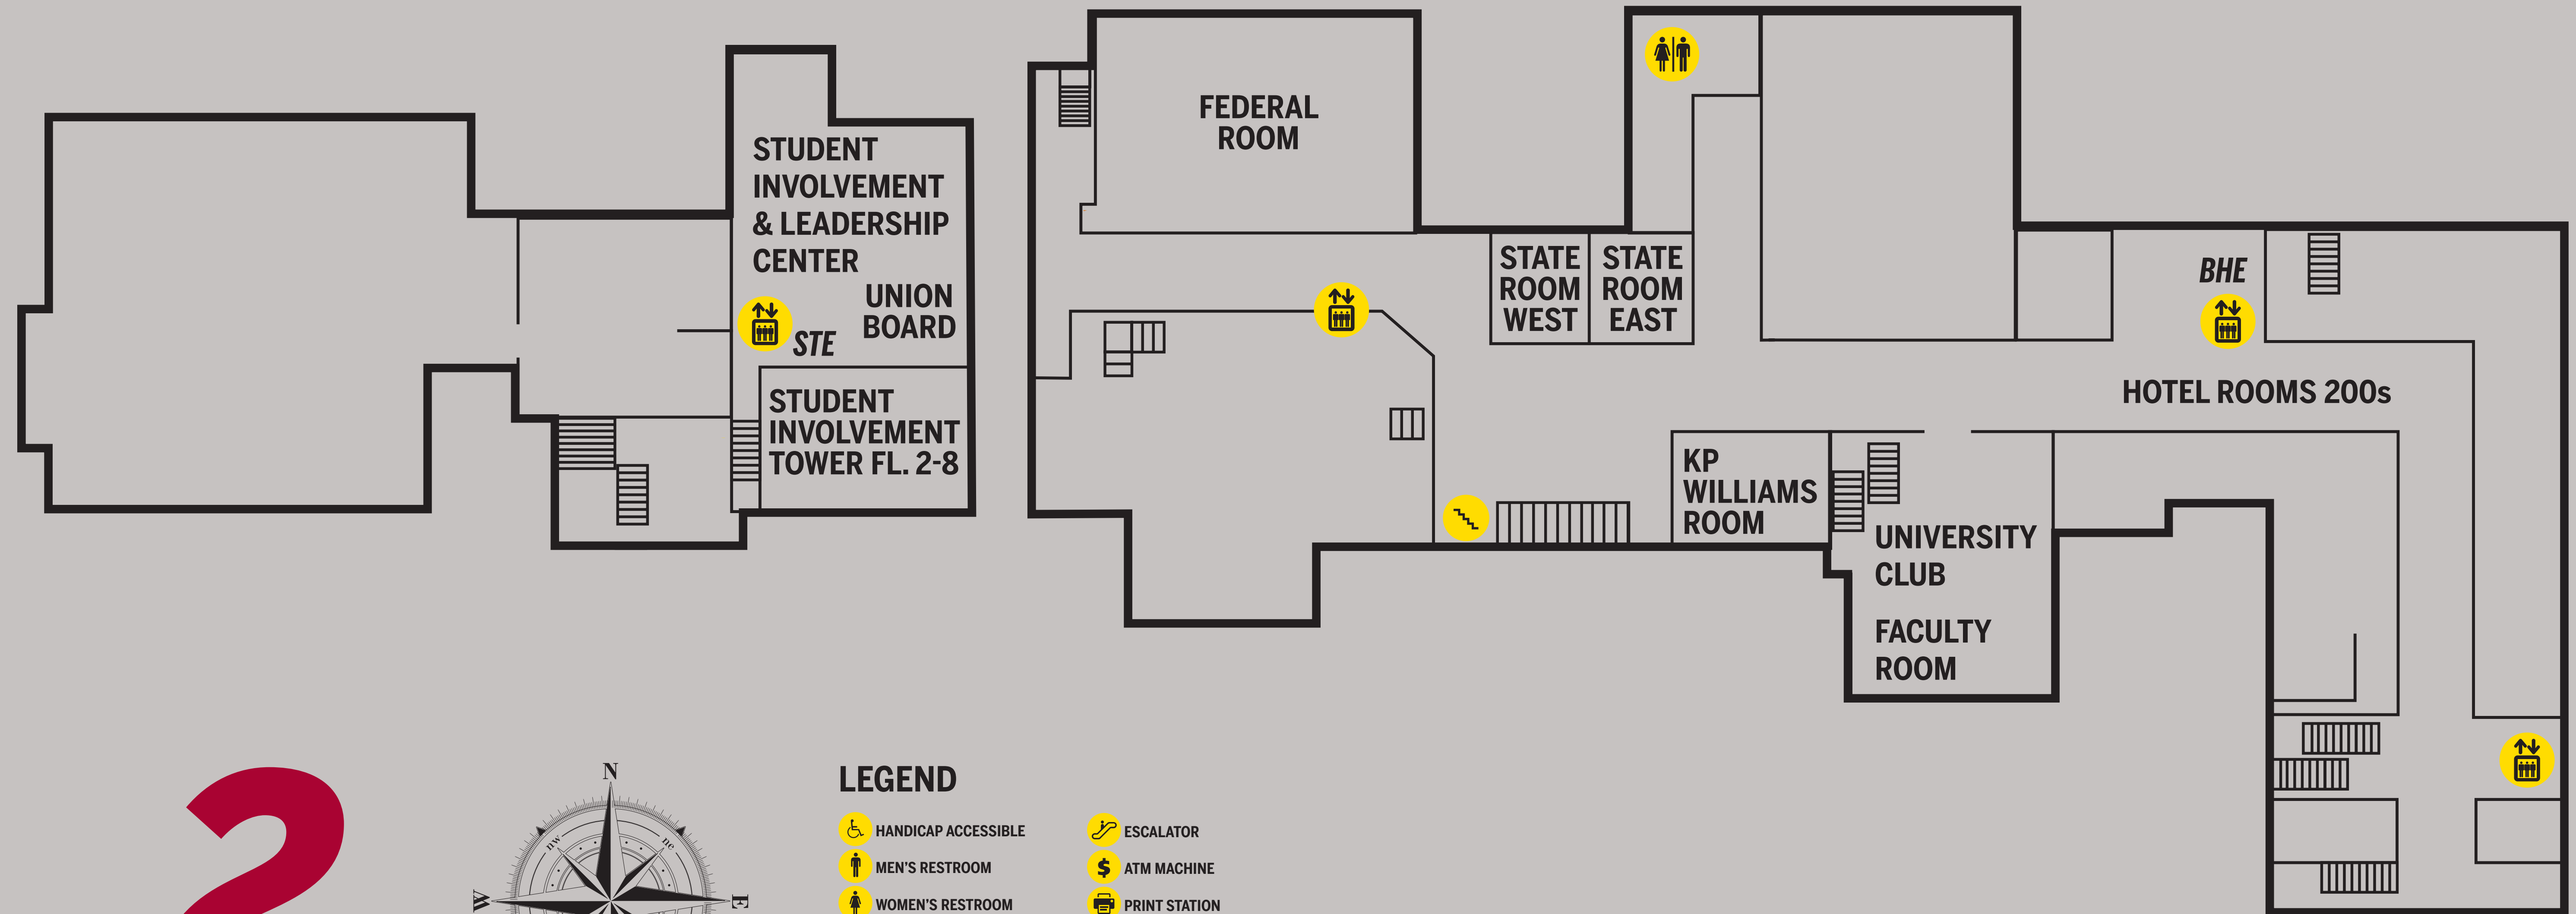

BUILDING DIRECTORY

LOBBY LEVEL

LEGEND

-  HANDICAP ACCESSIBLE
-  MEN'S RESTROOM
-  WOMEN'S RESTROOM
-  ELEVATOR
-  ESCALATOR
-  ATM MACHINE
-  PRINT STATION

Elevator Key for floors 2-8
 Biddle Hotel Elevator = BHE
 Student Involvement Tower Elevator = STE

BUILDING DIRECTORY

MAIN LEVEL

LEGEND

- HANDICAP ACCESSIBLE
- MEN'S RESTROOM
- WOMEN'S RESTROOM
- ELEVATOR
- ESCALATOR
- ATM MACHINE
- PRINT STATION

Elevator Key for floors 2-8
 Biddle Hotel Elevator = BHE
 Student Involvement Tower Elevator = STE

BUILDING DIRECTORY

1

FIRST FLOOR

Elevator Key for floors 2-8
 Biddle Hotel Elevator = BHE
 Student Involvement Tower Elevator = STE

BUILDING DIRECTORY

2

SECOND FLOOR

LEGEND

- HANDICAP ACCESSIBLE
- MEN'S RESTROOM
- WOMEN'S RESTROOM
- ELEVATOR
- ESCALATOR
- ATM MACHINE
- PRINT STATION

Elevator Key for floors 2-8
 Biddle Hotel Elevator = BHE
 Student Involvement Tower Elevator = STE