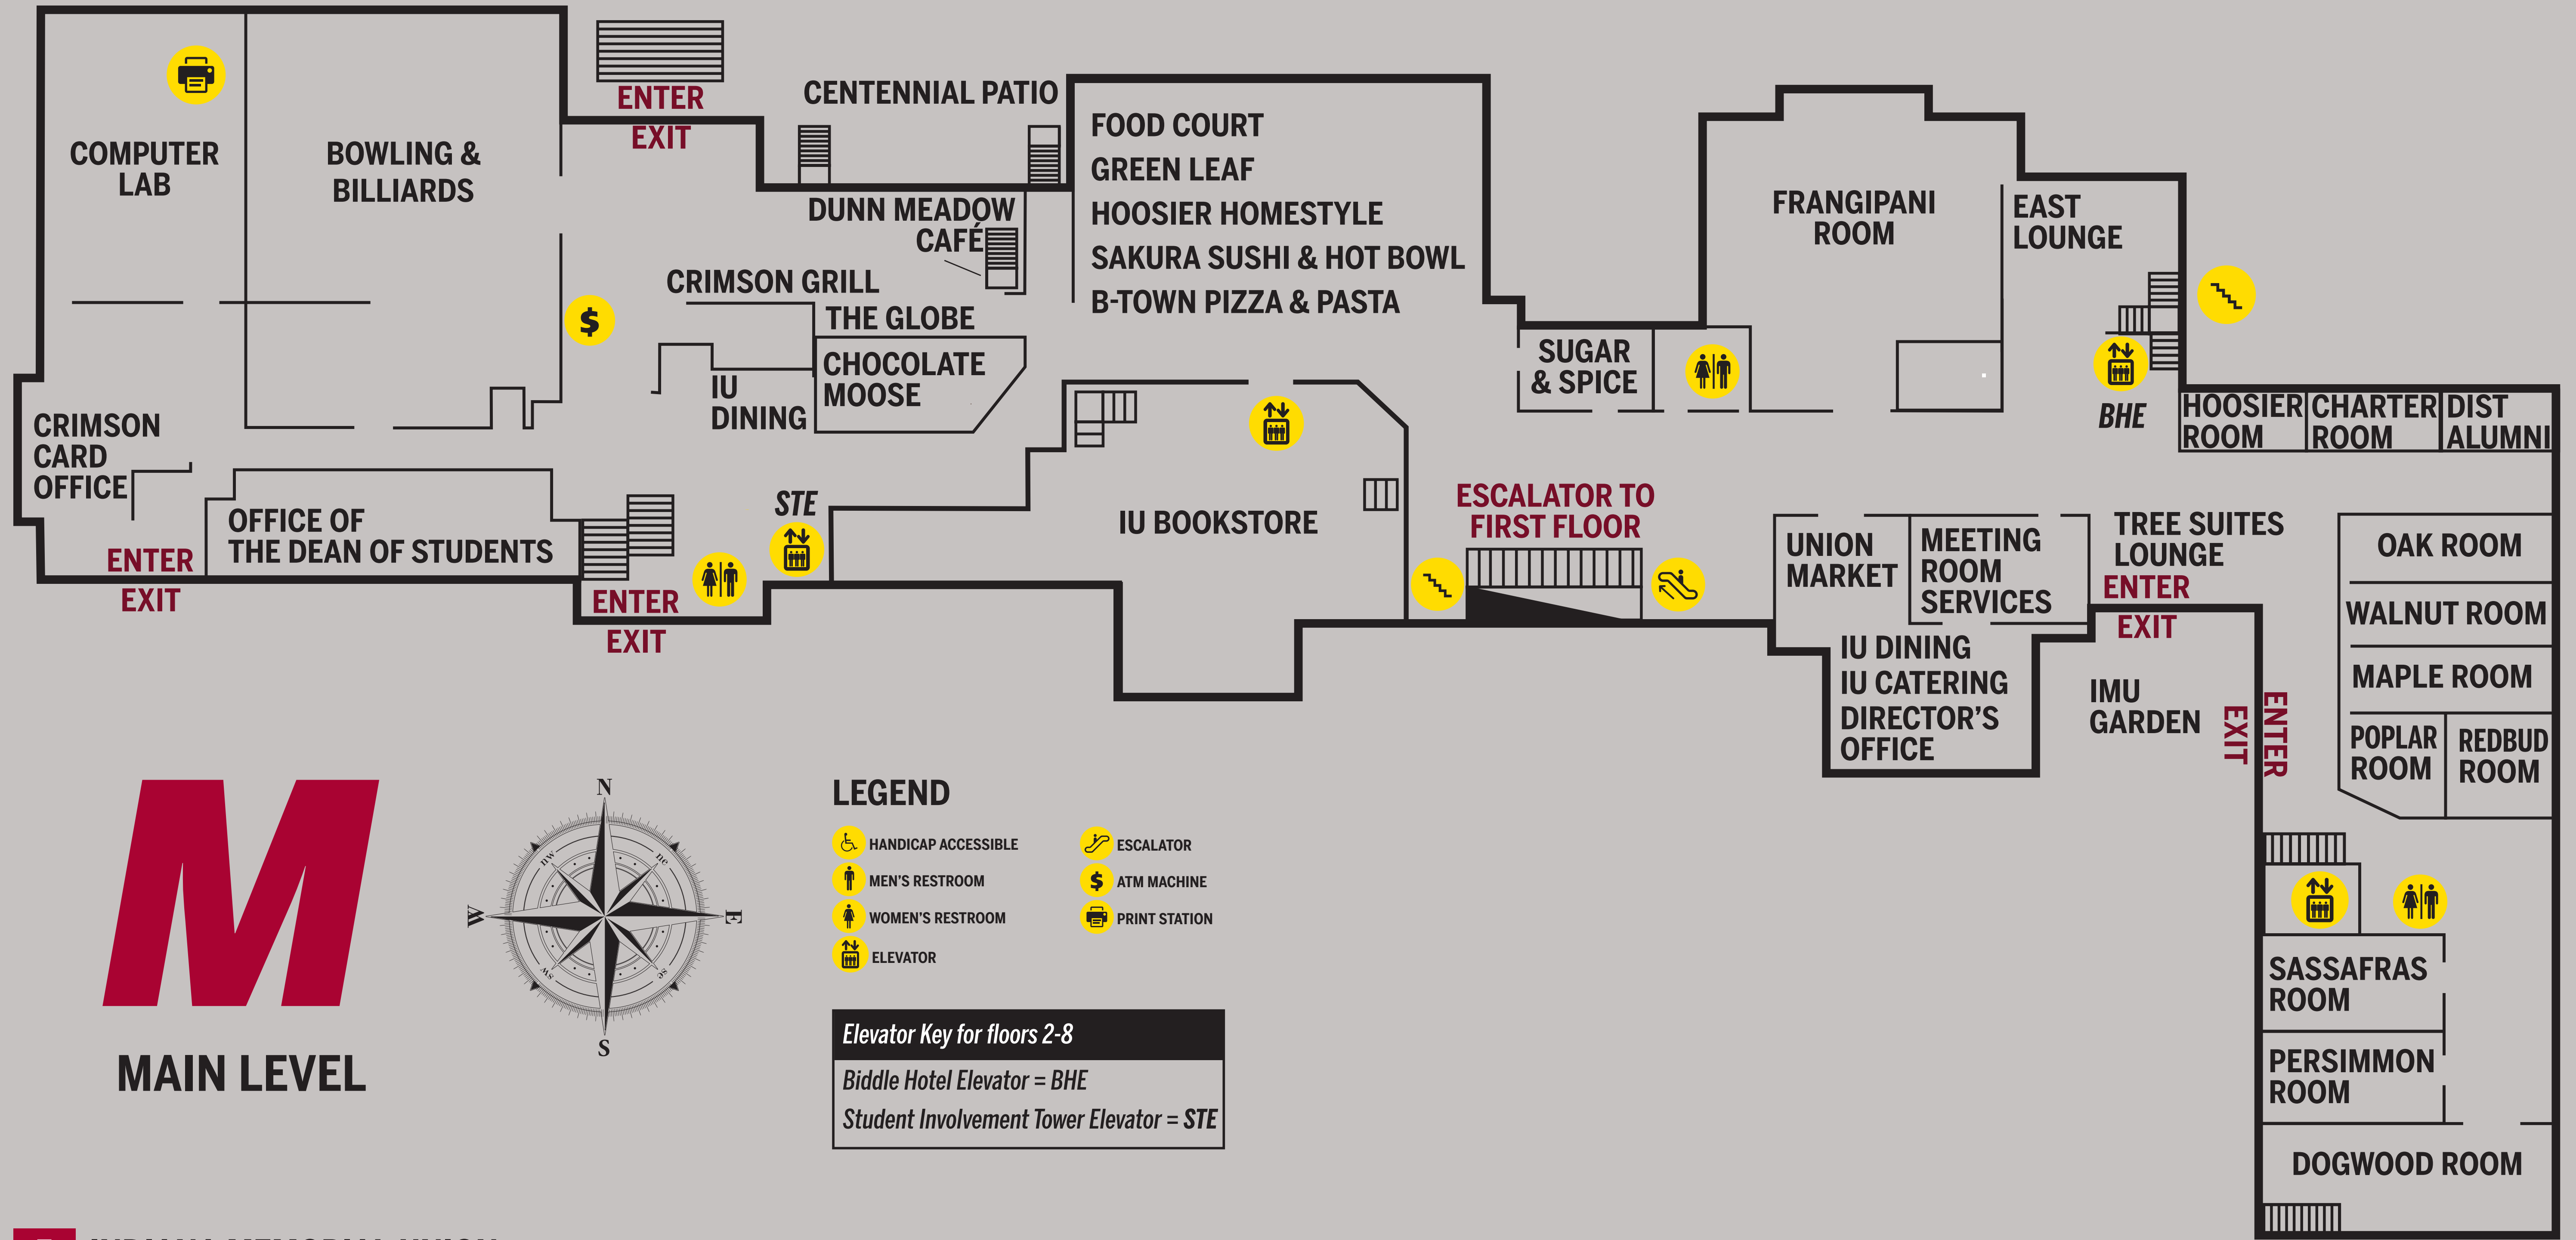

BUILDING DIRECTORY

LOBBY LEVEL

LEGEND

-  HANDICAP ACCESSIBLE
-  MEN'S RESTROOM
-  WOMEN'S RESTROOM
-  ELEVATOR
-  ESCALATOR
-  ATM MACHINE
-  PRINT STATION

Elevator Key for floors 2-8
 Biddle Hotel Elevator = BHE
 Student Involvement Tower Elevator = STE

BUILDING DIRECTORY

MAIN LEVEL

LEGEND

- HANDICAP ACCESSIBLE
- MEN'S RESTROOM
- WOMEN'S RESTROOM
- ELEVATOR
- ESCALATOR
- ATM MACHINE
- PRINT STATION

Elevator Key for floors 2-8
 Biddle Hotel Elevator = BHE
 Student Involvement Tower Elevator = STE

BUILDING DIRECTORY

1

FIRST FLOOR

Elevator Key for floors 2-8
 Biddle Hotel Elevator = BHE
 Student Involvement Tower Elevator = STE

BUILDING DIRECTORY

2

SECOND FLOOR

LEGEND

- HANDICAP ACCESSIBLE
- MEN'S RESTROOM
- WOMEN'S RESTROOM
- ELEVATOR
- ESCALATOR
- ATM MACHINE
- PRINT STATION

Elevator Key for floors 2-8
 Biddle Hotel Elevator = BHE
 Student Involvement Tower Elevator = STE