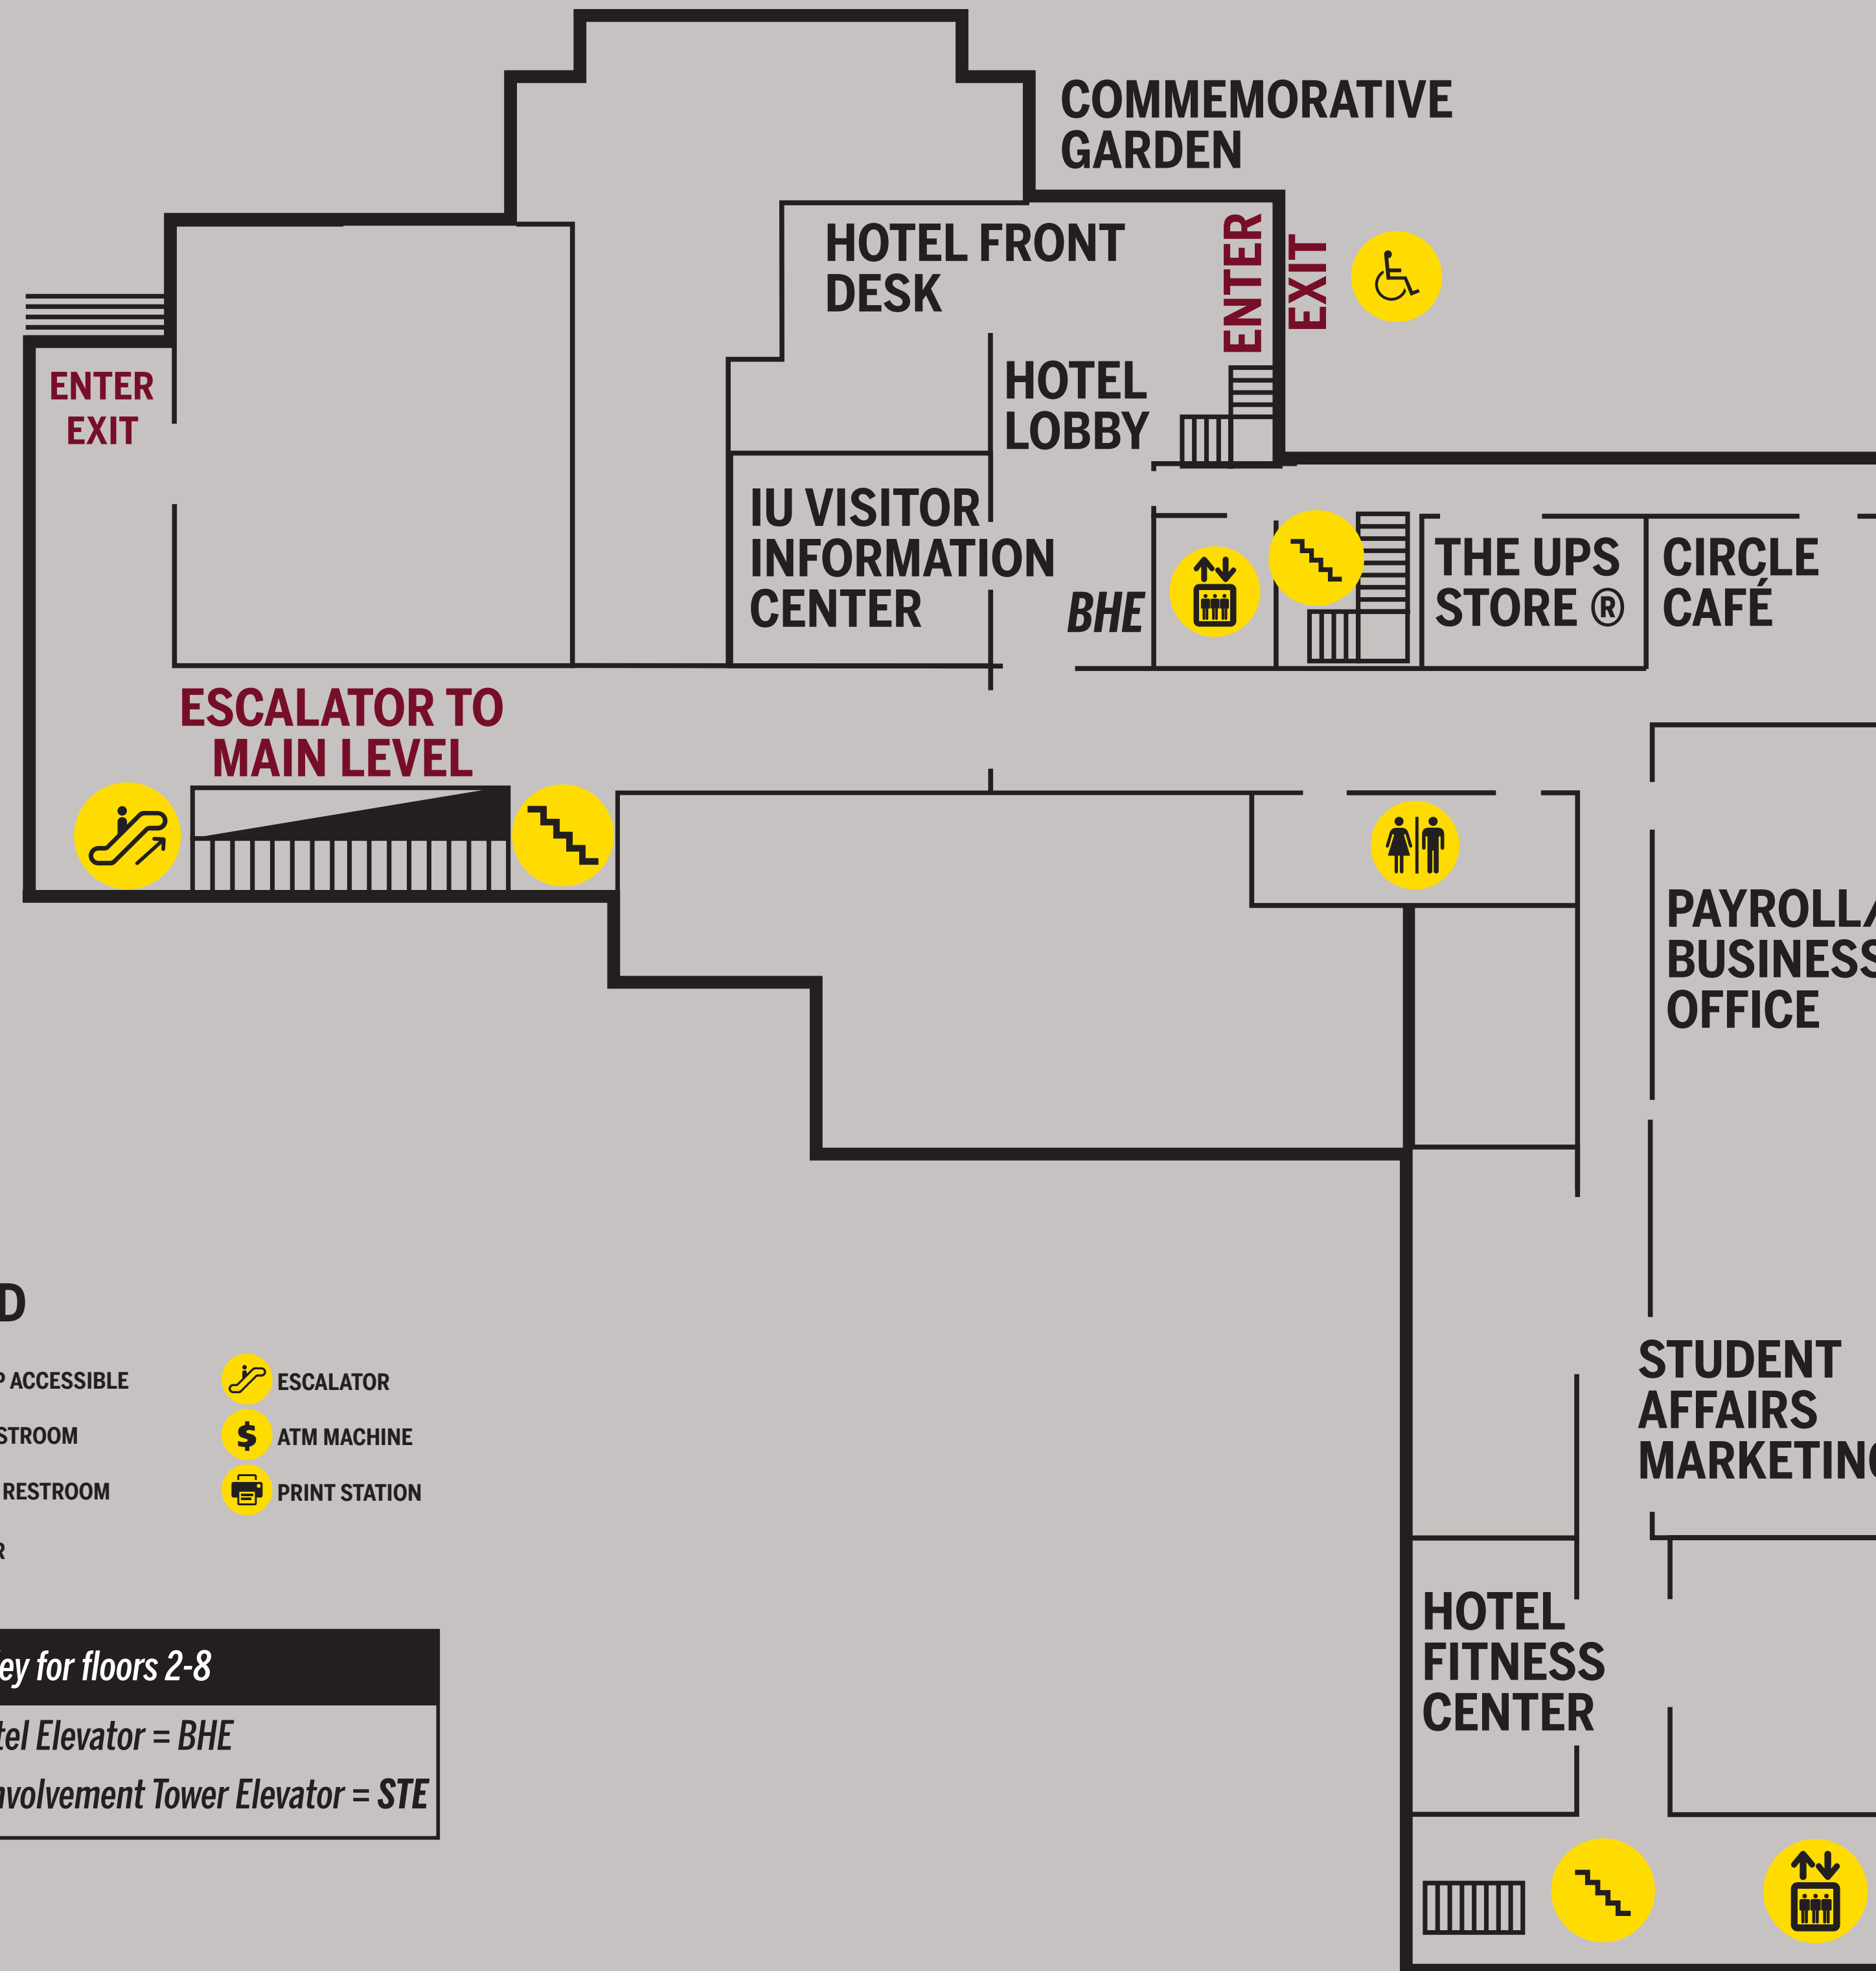

BUILDING DIRECTORY

LOBBY LEVEL

LEGEND

-  HANDICAP ACCESSIBLE
-  MEN'S RESTROOM
-  WOMEN'S RESTROOM
-  ELEVATOR
-  ESCALATOR
-  ATM MACHINE
-  PRINT STATION

Elevator Key for floors 2-8
 Biddle Hotel Elevator = BHE
 Student Involvement Tower Elevator = STE

BUILDING DIRECTORY

MAIN LEVEL

LEGEND

- HANDICAP ACCESSIBLE
- MEN'S RESTROOM
- WOMEN'S RESTROOM
- ELEVATOR
- ESCALATOR
- ATM MACHINE
- PRINT STATION

Elevator Key for floors 2-8
 Biddle Hotel Elevator = BHE
 Student Involvement Tower Elevator = STE

BUILDING DIRECTORY

1

FIRST FLOOR

Elevator Key for floors 2-8
 Biddle Hotel Elevator = BHE
 Student Involvement Tower Elevator = STE

BUILDING DIRECTORY

2

SECOND FLOOR

LEGEND

- HANDICAP ACCESSIBLE
- MEN'S RESTROOM
- WOMEN'S RESTROOM
- ELEVATOR
- ESCALATOR
- ATM MACHINE
- PRINT STATION

Elevator Key for floors 2-8
 Biddle Hotel Elevator = BHE
 Student Involvement Tower Elevator = STE